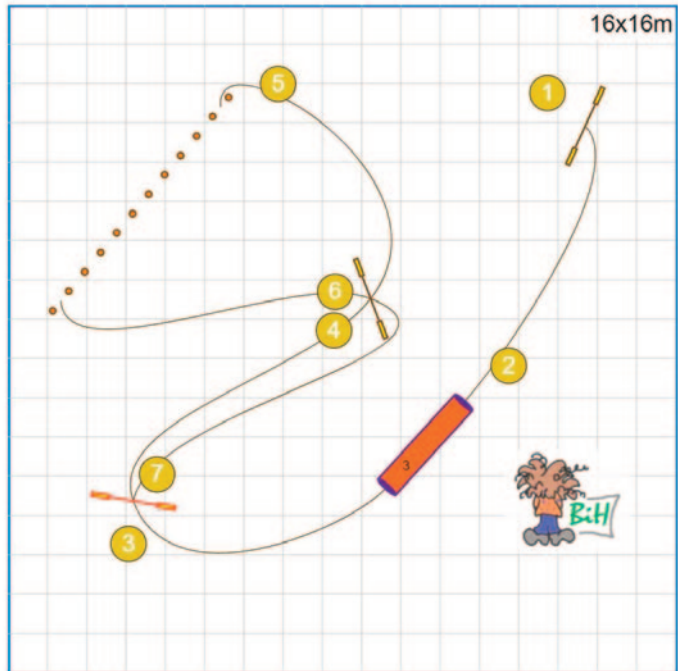

www.smarteragility.com

© Agilitycourses (BiH) Birgittabanor

www.smarteragility.com

© Agilitycourses (BiH) Birgittabanor

Warrior 2026 Jumping 5-7 (S&M)

Path length (m): 174.4

www.smarteragility.com

Warrior 2026 Jumping 3-4 (S&M)

Path length (m): 144.6

www.smarteragility.com

Warrior 2026 Jumping 1-2 (S&M)

Path length (m): 124.6

www.smarteragility.com

Warrior 2026 Jumping 3-4 (S&M)

Path length (m): 144.6

www.smarteragility.com