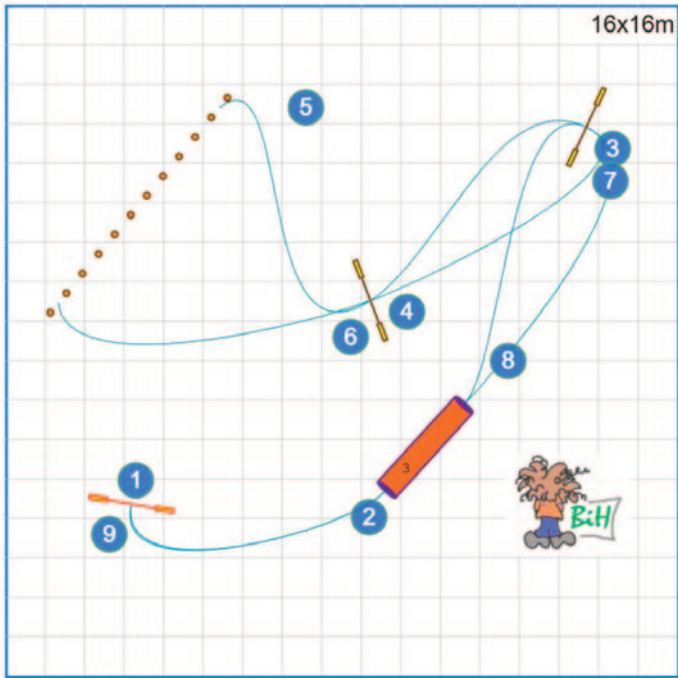

www.smarteragility.com

© Agilitycourses (BiH) Birgittabanor

www.smarteragility.com

© Agilitycourses (BiH) Birgittabanor

Warrior 2026 Jumping 5-7 (S&M)

Path length (m): 174.4

www.smarteragility.com

Warrior 2026 Jumping 3-4 (S&M)

Path length (m): 144.6

www.smarteragility.com

Warrior 2026 Jumping 1-2 (S&M)

Path length (m): 124.6

www.smarteragility.com

Warrior 2026 Jumping 3-4 (S&M)

Path length (m): 144.6

www.smarteragility.com