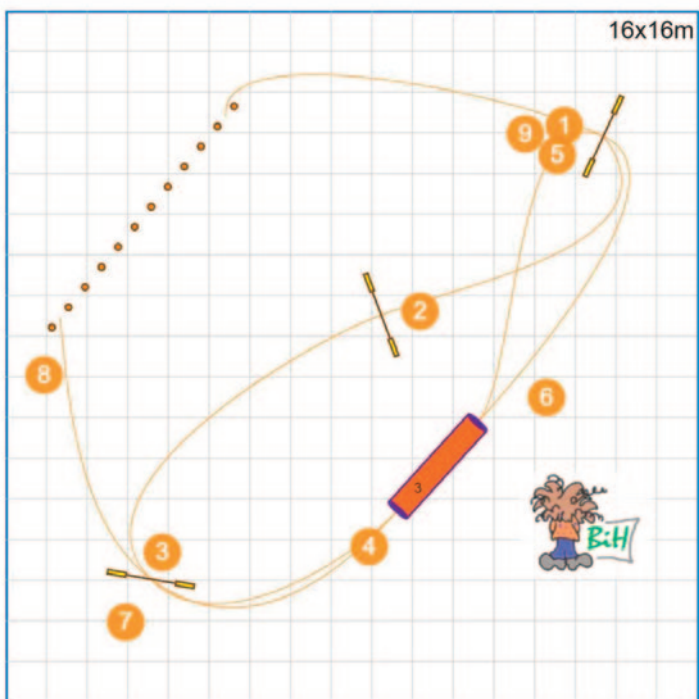

30x16m

www.smarteragility.com

© Agilitycourses (BiH) Birgittabanor

30x16m

www.smarteragility.com

© Agilitycourses (BiH) Birgittabanor

14x16m

www.smarteragility.com

© Aglitycourses (BiH) Birgittabanor

14x16m

www.smarteragility.com

© Aglitycourses (BiH) Birgittabanor

www.smarteragility.com

© Agilitycourses (BiH) Birgittabanor

www.smarteragility.com

© Agilitycourses (BiH) Birgittabanor

www.smarteragility.com

© Agilitycourses (BiH) Birgittabanor

www.smarteragility.com

© Agilitycourses (BiH) Birgittabanor

Warrior 2026 Jumping 5-7 (S&M)

Path length (m): 174.4

www.smarteragility.com

Warrior 2026 Jumping 3-4 (S&M)