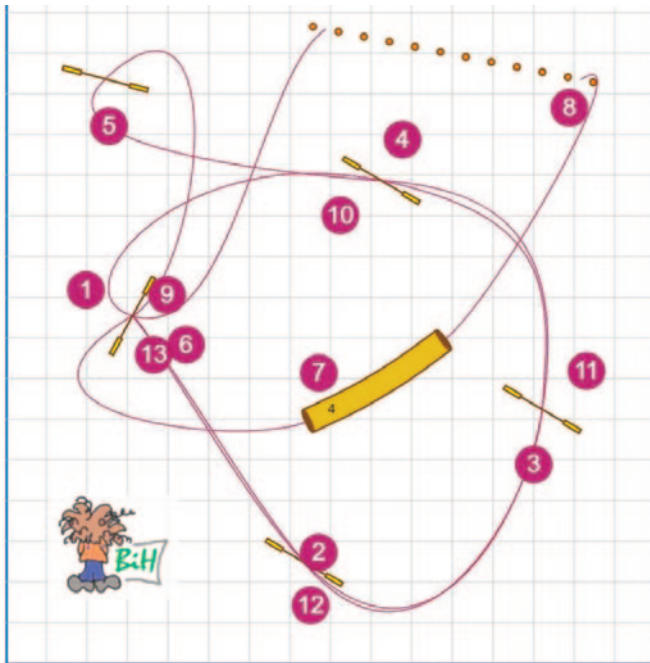

www.smarteragility.com

© Agilitycourses (BiH) Birgittabanor

www.smarteragility.com

© Agilitycourses (BiH) Birgittabanor

Warrior 2026 Jumping 5-7 (S&M)

Path length (m): 174.4

www.smarteragility.com

Warrior 2026 Jumping 3-4 (S&M)

Path length (m): 144.6

www.smarteragility.com

Warrior 2026 Jumping 1-2 (S&M)

Path length (m): 124.6

www.smarteragility.com

Warrior 2026 Jumping 3-4 (S&M)

Path length (m): 144.6

www.smarteragility.com

13x28m

34x18m

www.smarteragility.com
 © Agilitycourses (BiH) Birgittabanor

www.smarteragility.com
 © Agilitycourses (BiH) Birgittabanor

34x18m

Newbie

www.smarteragility.com

© Agilitycourses (BIH) Birgittabanor