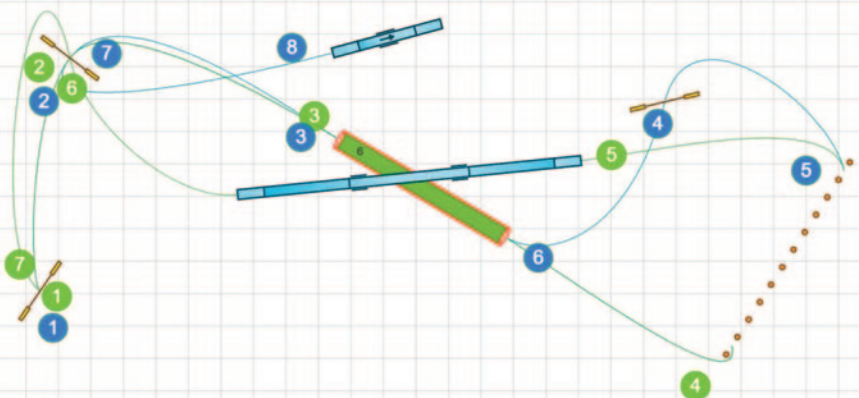

Path length (m): 144.6

www.smarteragility.com

Warrior 2026 Jumping 1-2 (S&M)

Path length (m): 124.6

www.smarteragility.com

Warrior 2026 Jumping 3-4 (S&M)

Path length (m): 144.6

www.smarteragility.com

13x28m

34x18m

www.smarteragility.com
 © Agilitycourses (BiH) Birgittabanor

www.smarteragility.com
 © Agilitycourses (BiH) Birgittabanor

34x18m

Newbie

www.smarteragility.com

© Agilitycourses (BIH) Birgittabanor