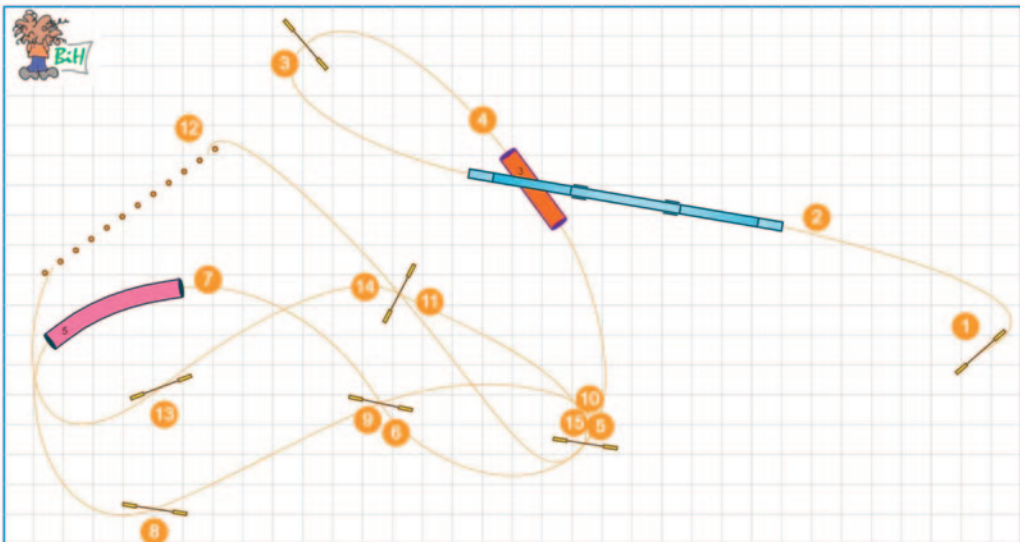

Path length (m): 144.6

www.smarteragility.com

Warrior 2026 Jumping 1-2 (S&M)

Path length (m): 124.6

www.smarteragility.com

Warrior 2026 Jumping 3-4 (S&M)

Path length (m): 144.6

www.smarteragility.com

13x28m

34x18m

www.smarteragility.com
 © Agilitycourses (BiH) Birgittabanor

www.smarteragility.com
 © Agilitycourses (BiH) Birgittabanor

34x18m

Newbie

www.smarteragility.com

© Agilitycourses (BIH) Birgittabanor