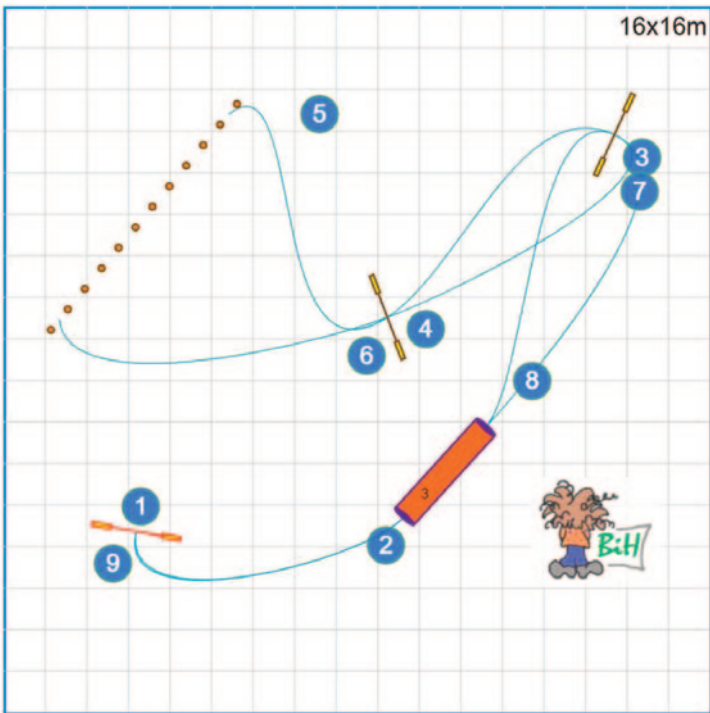

30x16m

www.smarteragility.com

© Agilitycourses (BiH) Birgittabanor

30x16m

www.smarteragility.com

© Agilitycourses (BiH) Birgittabanor

14x16m

www.smarteragility.com

© Aglitycourses (BiH) Birgittabanor

14x16m

www.smarteragility.com

© Aglitycourses (BiH) Birgittabanor

www.smarteragility.com

© Agilitycourses (BiH) Birgittabanor

www.smarteragility.com

© Agilitycourses (BiH) Birgittabanor

www.smarteragility.com

© Agilitycourses (BiH) Birgittabanor

www.smarteragility.com

© Agilitycourses (BiH) Birgittabanor

Warrior 2026 Jumping 5-7 (S&M)

Path length (m): 174.4

www.smarteragility.com

Warrior 2026 Jumping 3-4 (S&M)