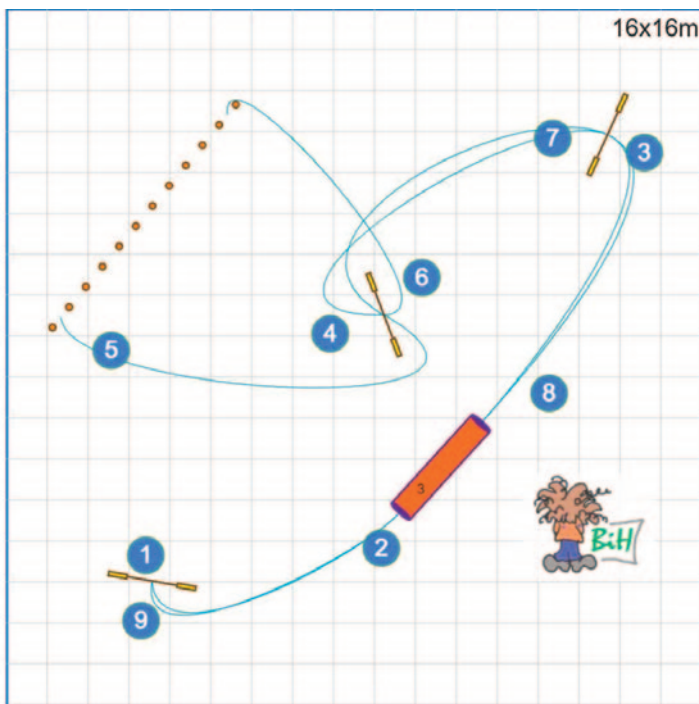

30x16m

www.smarteragility.com

© Agilitycourses (BiH) Birgittabanor

30x16m

www.smarteragility.com

© Agilitycourses (BiH) Birgittabanor

14x16m

www.smarteragility.com

© Aglitycourses (BiH) Birgittabanor

14x16m

www.smarteragility.com

© Aglitycourses (BiH) Birgittabanor

www.smarteragility.com

© Agilitycourses (BiH) Birgittabanor

www.smarteragility.com

© Agilitycourses (BiH) Birgittabanor

www.smarteragility.com

© Agilitycourses (BiH) Birgittabanor

www.smarteragility.com

© Agilitycourses (BiH) Birgittabanor

Warrior 2026 Jumping 5-7 (S&M)

Path length (m): 174.4

www.smarteragility.com

Warrior 2026 Jumping 3-4 (S&M)

Path length (m): 144.6

www.smarteragility.com

Warrior 2026 Jumping 1-2 (S&M)

Path length (m): 124.6

www.smarteragility.com

Warrior 2026 Jumping 3-4 (S&M)

Path length (m): 144.6

www.smarteragility.com