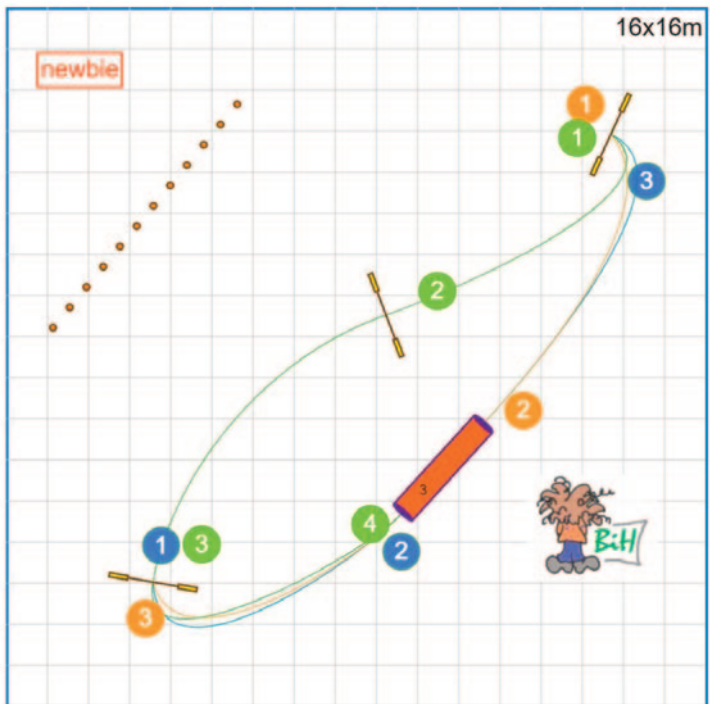

30x16m

www.smarteragility.com

© Agilitycourses (BiH) Birgittabanor

30x16m

www.smarteragility.com

© Agilitycourses (BiH) Birgittabanor

14x16m

www.smarteragility.com

© Aglitycourses (BiH) Birgittabanor

14x16m

www.smarteragility.com

© Aglitycourses (BiH) Birgittabanor

www.smarteragility.com

© Agilitycourses (BiH) Birgittabanor

www.smarteragility.com

© Agilitycourses (BiH) Birgittabanor

www.smarteragility.com

© Agilitycourses (BiH) Birgittabanor

www.smarteragility.com

© Agilitycourses (BiH) Birgittabanor

Warrior 2026 Jumping 5-7 (S&M)

Path length (m): 174.4

www.smarteragility.com

Warrior 2026 Jumping 3-4 (S&M)