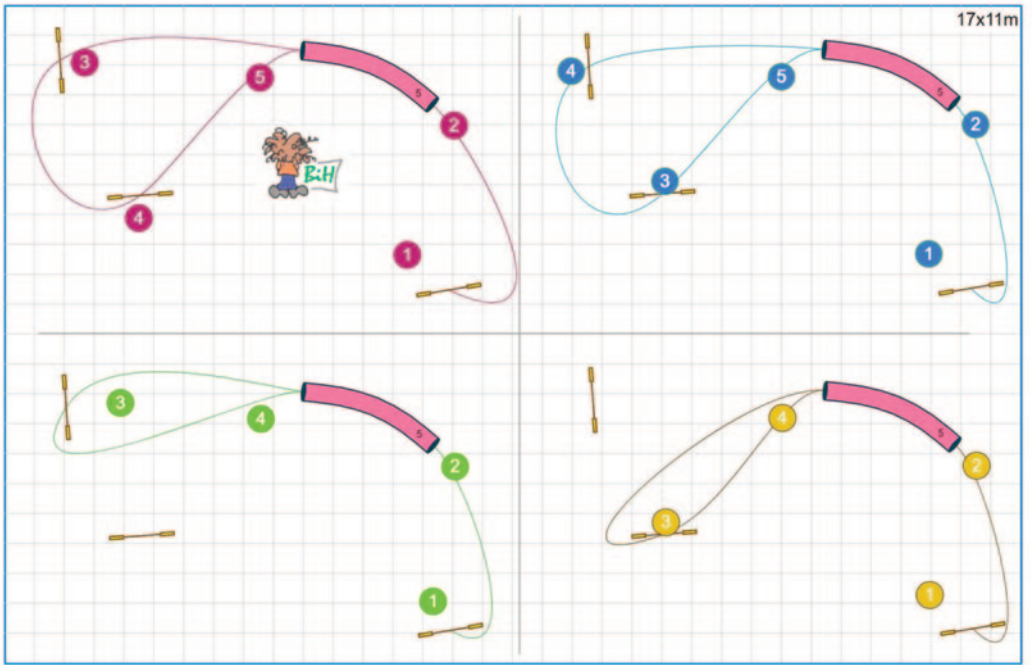

www.smarteragility.com
© Agiltycourses (BIH) Birgittabanor