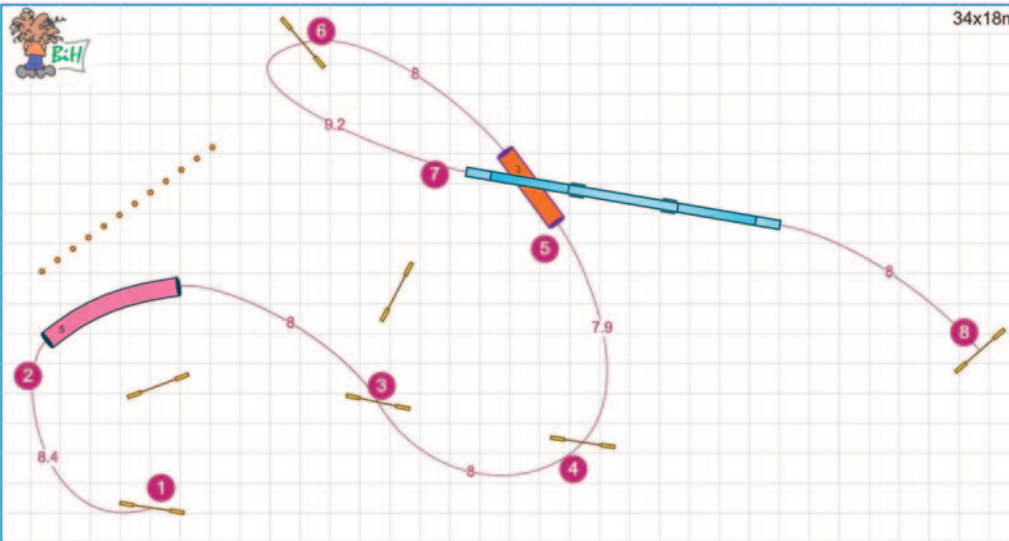

Path length (m): 144.6

www.smarteragility.com

Warrior 2026 Jumping 1-2 (S&M)

Path length (m): 124.6

www.smarteragility.com

Warrior 2026 Jumping 3-4 (S&M)

Path length (m): 144.6

www.smarteragility.com

13x28m

34x18m

www.smarteragility.com
 © Agilitycourses (BiH) Birgittabanor

www.smarteragility.com
 © Agilitycourses (BiH) Birgittabanor

34x18m

Newbie

www.smarteragility.com

© Agilitycourses (BIH) Birgittabanor