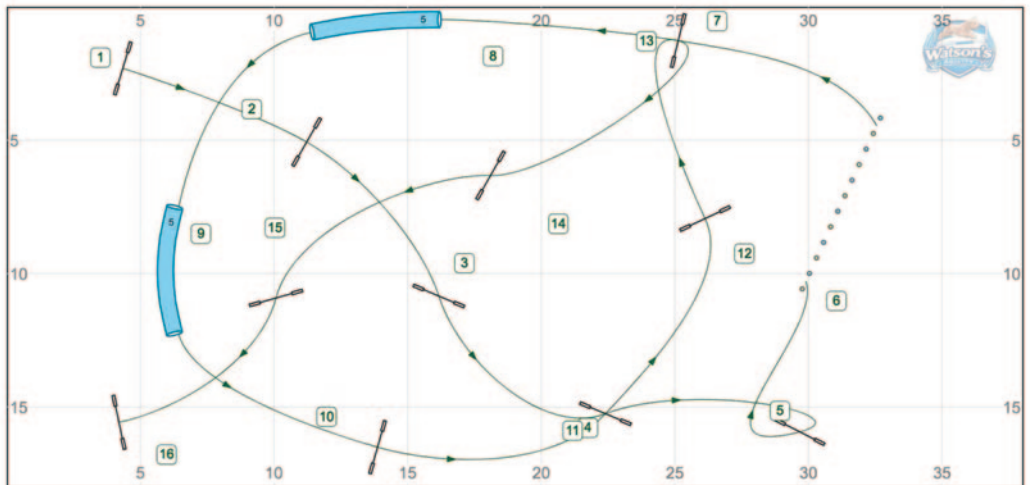

www.smarteragility.com

© Agilitycourses (BiH) Birgittabanor

www.smarteragility.com

© Agilitycourses (BiH) Birgittabanor

Warrior 2026 Jumping 5-7 (S&M)

Path length (m): 174.4

www.smarteragility.com

Warrior 2026 Jumping 3-4 (S&M)

Path length (m): 144.6

www.smarteragility.com

Warrior 2026 Jumping 1-2 (S&M)

Path length (m): 124.6

www.smarteragility.com

Warrior 2026 Jumping 3-4 (S&M)

Path length (m): 144.6

www.smarteragility.com