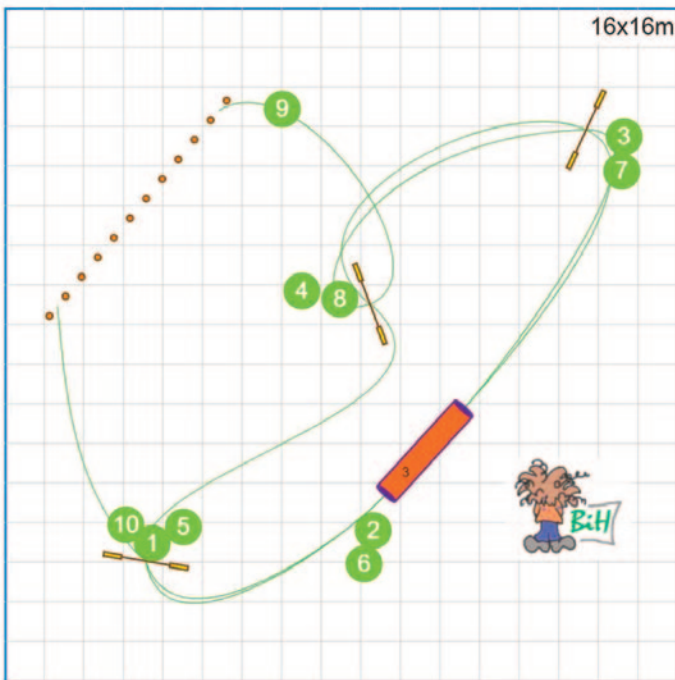

30x16m

www.smarteragility.com

© Agilitycourses (BiH) Birgittabanor

30x16m

www.smarteragility.com

© Agilitycourses (BiH) Birgittabanor

14x16m

www.smarteragility.com

© Aglitycourses (BiH) Birgittabanor

14x16m

www.smarteragility.com

© Aglitycourses (BiH) Birgittabanor

www.smarteragility.com

© Agilitycourses (BiH) Birgittabanor

www.smarteragility.com

© Agilitycourses (BiH) Birgittabanor

www.smarteragility.com

© Agilitycourses (BiH) Birgittabanor

www.smarteragility.com

© Agilitycourses (BiH) Birgittabanor

Warrior 2026 Jumping 5-7 (S&M)

Path length (m): 174.4

www.smarteragility.com

Warrior 2026 Jumping 3-4 (S&M)

Path length (m): 144.6

www.smarteragility.com

Warrior 2026 Jumping 1-2 (S&M)

Path length (m): 124.6

www.smarteragility.com

Warrior 2026 Jumping 3-4 (S&M)

Path length (m): 144.6

www.smarteragility.com