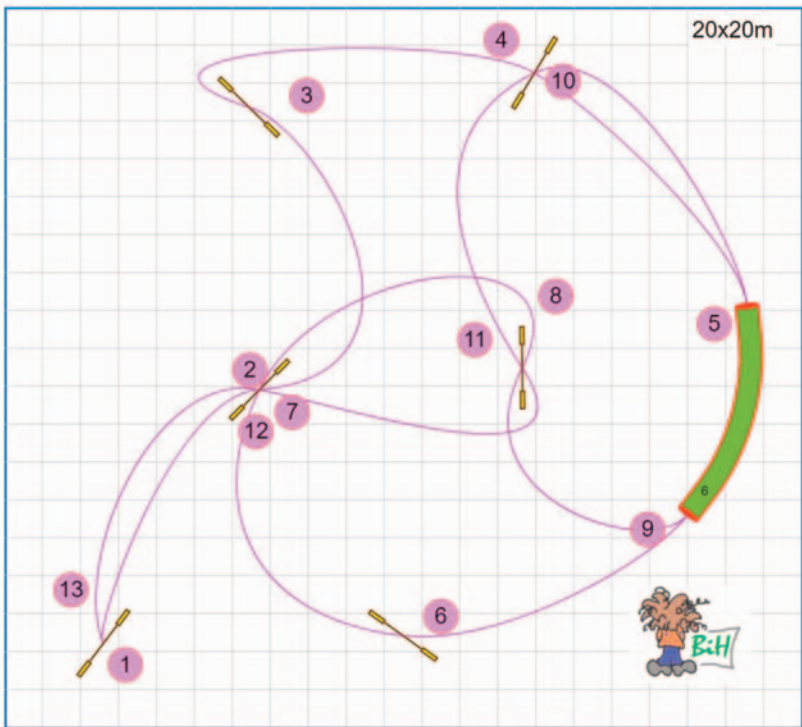

www.smarteragility.com