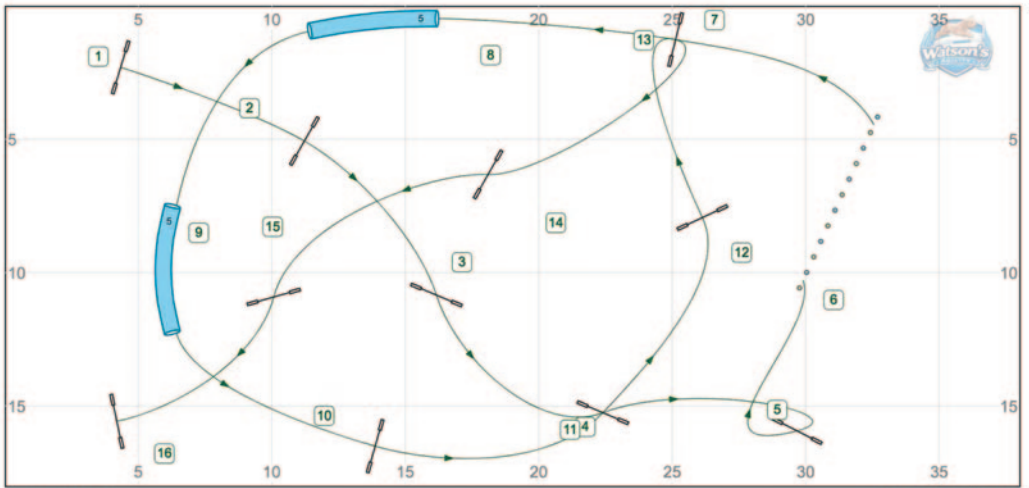

www.smarteragility.com

© Agilitycourses (BiH) Birgittabanor

www.smarteragility.com

© Agilitycourses (BiH) Birgittabanor

Warrior 2026 Jumping 5-7 (S&M)

Path length (m): 174.4

www.smarteragility.com

Warrior 2026 Jumping 3-4 (S&M)

Path length (m): 144.6

www.smarteragility.com

Warrior 2026 Jumping 1-2 (S&M)

Path length (m): 124.6

www.smarteragility.com

Warrior 2026 Jumping 3-4 (S&M)

Path length (m): 144.6

www.smarteragility.com