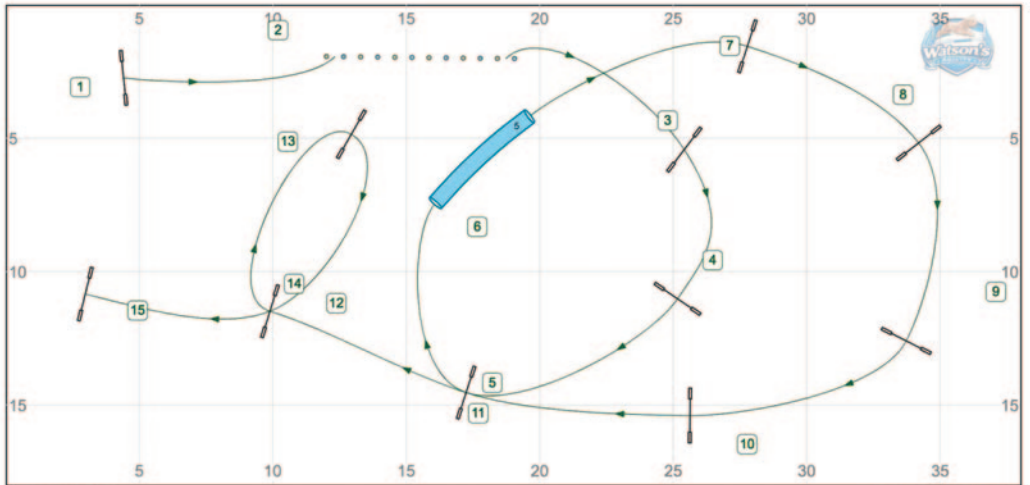

www.smarteragility.com

© Agilitycourses (BiH) Birgittabanor

www.smarteragility.com

© Agilitycourses (BiH) Birgittabanor

Warrior 2026 Jumping 5-7 (S&M)

Path length (m): 174.4

www.smarteragility.com

Warrior 2026 Jumping 3-4 (S&M)

Path length (m): 144.6

www.smarteragility.com

Warrior 2026 Jumping 1-2 (S&M)

Path length (m): 124.6

www.smarteragility.com

Warrior 2026 Jumping 3-4 (S&M)

Path length (m): 144.6

www.smarteragility.com