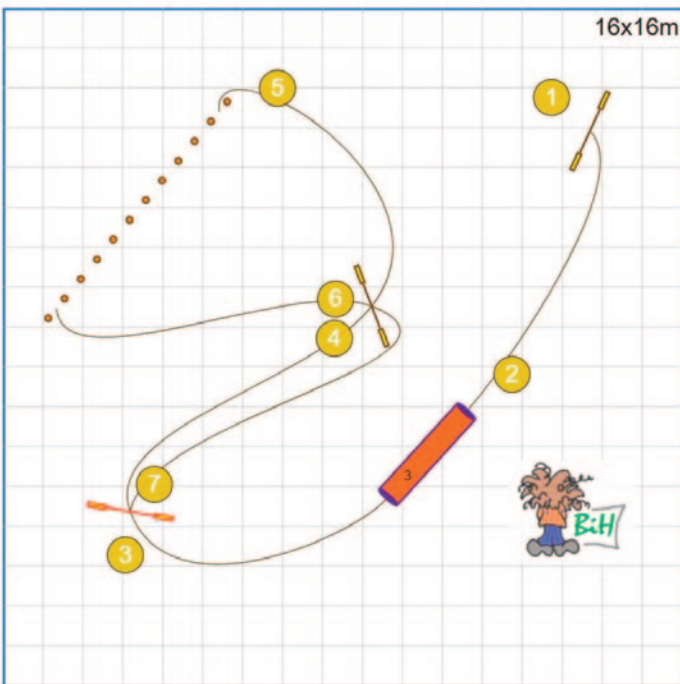

30x16m

www.smarteragility.com

© Agilitycourses (BiH) Birgittabanor

30x16m

www.smarteragility.com

© Agilitycourses (BiH) Birgittabanor

14x16m

www.smarteragility.com

© Aglitycourses (BiH) Birgittabanor

14x16m

www.smarteragility.com

© Aglitycourses (BiH) Birgittabanor

www.smarteragility.com

© Agilitycourses (BiH) Birgittabanor

www.smarteragility.com

© Agilitycourses (BiH) Birgittabanor

www.smarteragility.com

© Agilitycourses (BiH) Birgittabanor

www.smarteragility.com

© Agilitycourses (BiH) Birgittabanor

Warrior 2026 Jumping 5-7 (S&M)

Path length (m): 174.4

www.smarteragility.com

Warrior 2026 Jumping 3-4 (S&M)