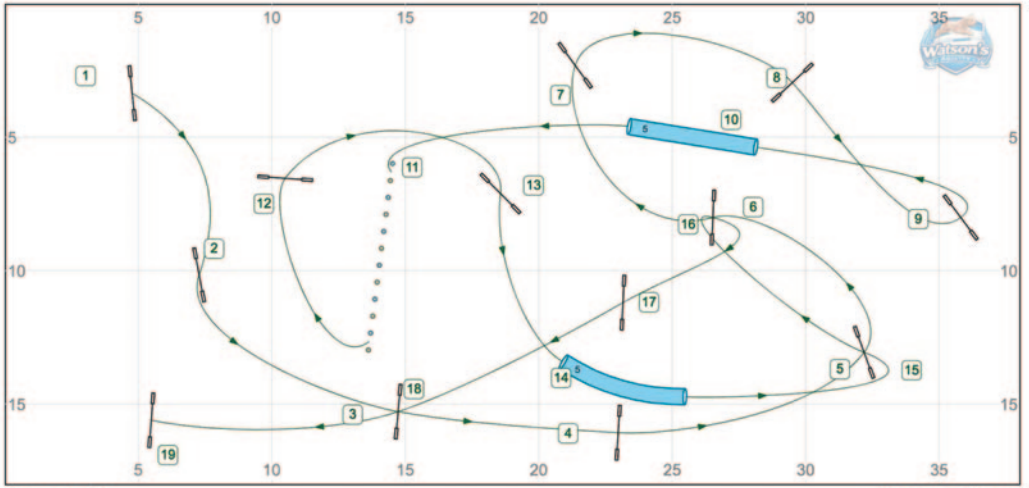

www.smarteragility.com

© Agilitycourses (BiH) Birgittabanor

www.smarteragility.com

© Agilitycourses (BiH) Birgittabanor

Warrior 2026 Jumping 5-7 (S&M)

Path length (m): 174.4

www.smarteragility.com

Warrior 2026 Jumping 3-4 (S&M)

Path length (m): 144.6

www.smarteragility.com

Warrior 2026 Jumping 1-2 (S&M)

Path length (m): 124.6

www.smarteragility.com

Warrior 2026 Jumping 3-4 (S&M)

Path length (m): 144.6

www.smarteragility.com