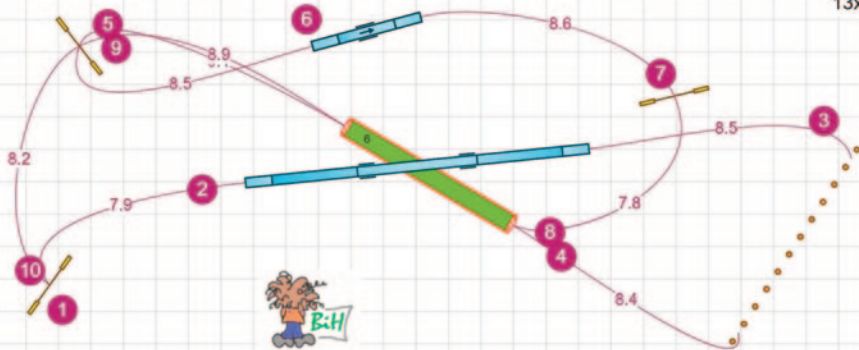

Path length (m): 144.6

www.smarteragility.com

Warrior 2026 Jumping 1-2 (S&M)

Path length (m): 124.6

www.smarteragility.com

Warrior 2026 Jumping 3-4 (S&M)

Path length (m): 144.6

www.smarteragility.com

13x28m

34x18m

www.smarteragility.com
 © Agilitycourses (BiH) Birgittabanor

www.smarteragility.com
 © Agilitycourses (BiH) Birgittabanor

34x18m

Newbie

www.smarteragility.com

© Agilitycourses (BIH) Birgittabanor