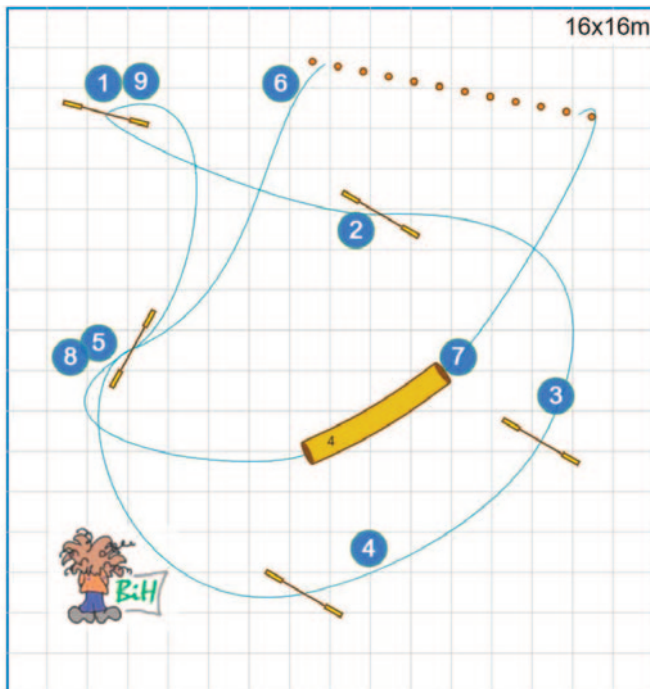

www.smarteragility.com

© Agilitycourses (BiH) Birgittabanor