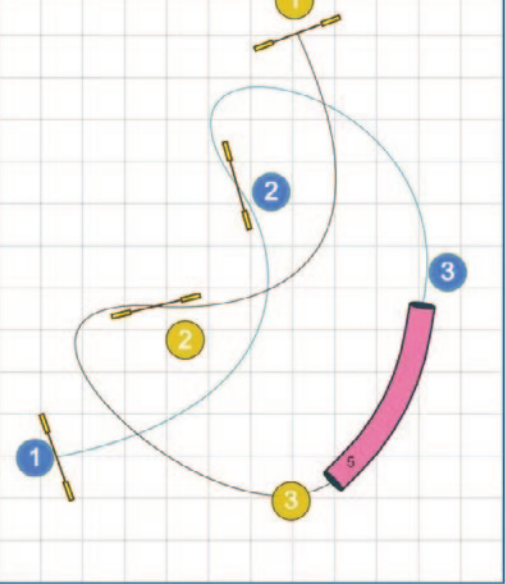

Setup Sofia Petersson

Path length (m): 524

12x12m

22x15m

[www.smarteragility.com](http://www.smarteragility.com)

© Agilitycourses (BiH) Birgittabanor

22x15m

[www.smarteragility.com](http://www.smarteragility.com)

© Agilitycourses (BiH) Birgittabanor

22x15m

[www.smarteragility.com](http://www.smarteragility.com)

© Agilitycourses (BiH) Biraittabanor

22x15m

[www.smarteragility.com](http://www.smarteragility.com)

© Agilitycourses (BiH) Birgittabanor

12x15m

[www.smarteragility.com](http://www.smarteragility.com)

© Agilitycourses (BiH) Birgittabanor

23x16m

[www.smarteragility.com](http://www.smarteragility.com)

© Agilitycourses (BiH) Birgittabanor

20x10m