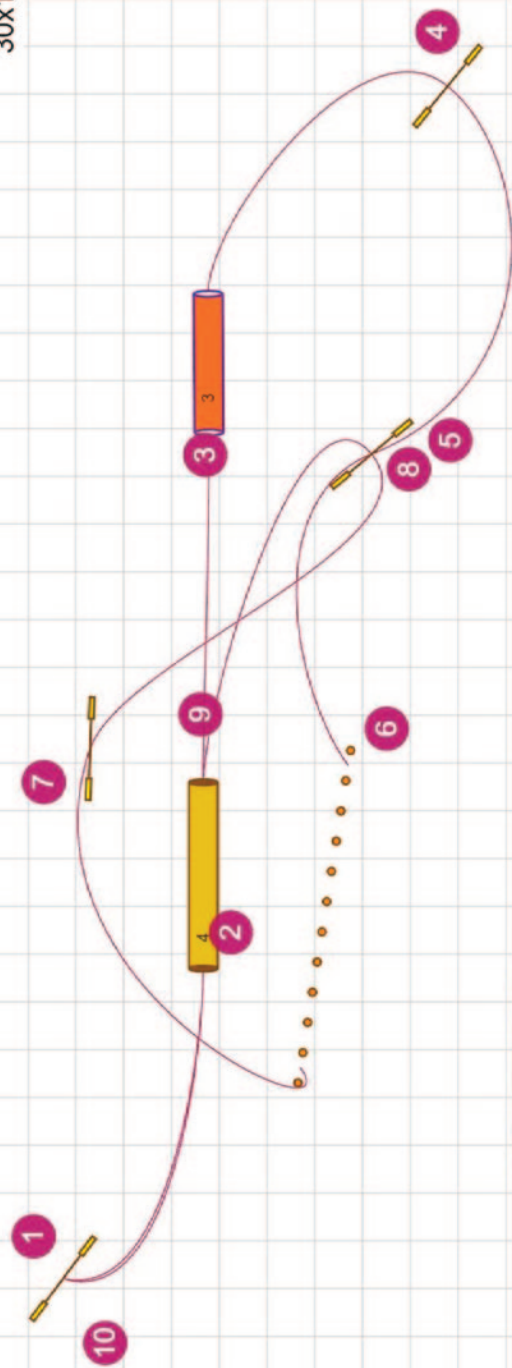

[www.smarteragility.com](http://www.smarteragility.com)  
 © Agilitycourses (BiH) Birgittabanor

34x15m

Setup Sofia Petersson

[www.smarteragility.com](http://www.smarteragility.com)

© Agilitycourses (BIH) Birgittabanor

Setup Sofia Petersson

Setup Sofia Petersson

34x15m

Setup Sofia Petersson

34x15m

Setup Sofia Petersson

34x15m

Setup Sofia Petersson

Setup Sofia Petersson

Path length (m): 524

12x12m

22x15m

[www.smarteragility.com](http://www.smarteragility.com)

© Agilitycourses (BiH) Birgittabanor

22x15m

[www.smarteragility.com](http://www.smarteragility.com)