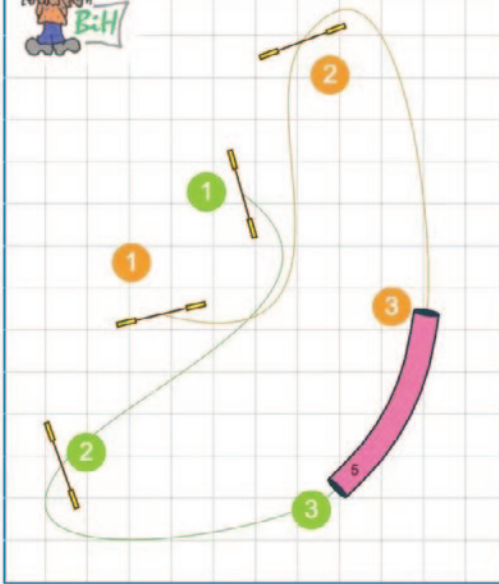

Setup Sofia Petersson

Path length (m): 524

12x12m

22x15m

[www.smarteragility.com](http://www.smarteragility.com)

© Agilitycourses (BiH) Birgittabanor

22x15m

[www.smarteragility.com](http://www.smarteragility.com)

© Agilitycourses (BiH) Birgittabanor

22x15m

[www.smarteragility.com](http://www.smarteragility.com)

© Agilitycourses (BiH) Biraittabanor

22x15m

[www.smarteragility.com](http://www.smarteragility.com)

© Agilitycourses (BiH) Birgittabanor

12x15m

[www.smarteragility.com](http://www.smarteragility.com)

© Agilitycourses (BiH) Birgittabanor

23x16m

[www.smarteragility.com](http://www.smarteragility.com)

© Agilitycourses (BiH) Birgittabanor

20x10m