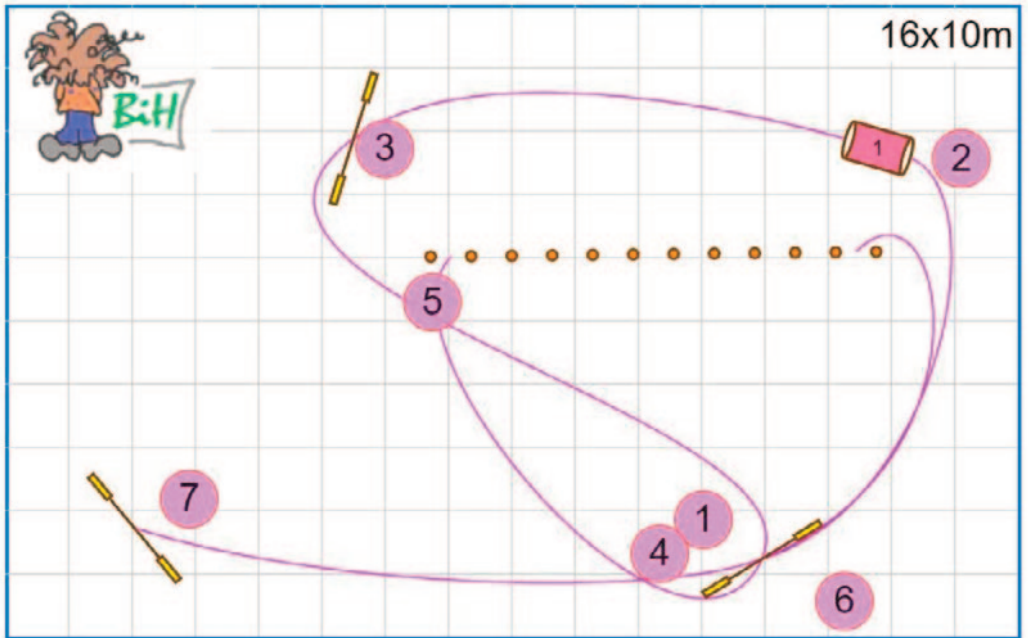

www.smarteragility.com
© Agilitycourses (BiH) Birgittabanor