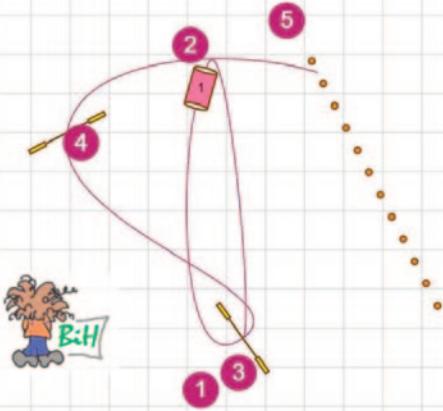

Setup Sofia Petersson

Setup Sofia Petersson

34x15m

Setup Sofia Petersson

34x15m

Setup Sofia Petersson

34x15m

Setup Sofia Petersson

Setup Sofia Petersson

Path length (m): 524

12x12m

22x15m

[www.smarteragility.com](http://www.smarteragility.com)

© Agilitycourses (BiH) Birgittabanor

22x15m

[www.smarteragility.com](http://www.smarteragility.com)