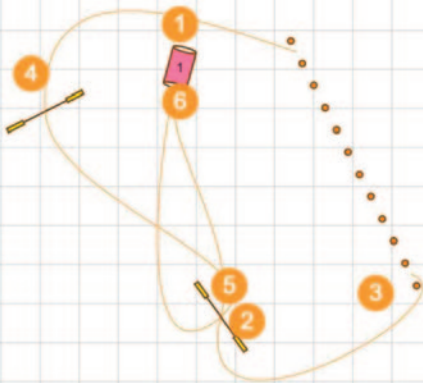

Setup Sofia Petersson

Setup Sofia Petersson

34x15m

Setup Sofia Petersson

34x15m

Setup Sofia Petersson

34x15m

Setup Sofia Petersson

Setup Sofia Petersson

Path length (m): 524

12x12m

22x15m

[www.smarteragility.com](http://www.smarteragility.com)

© Agilitycourses (BiH) Birgittabanor

22x15m

[www.smarteragility.com](http://www.smarteragility.com)