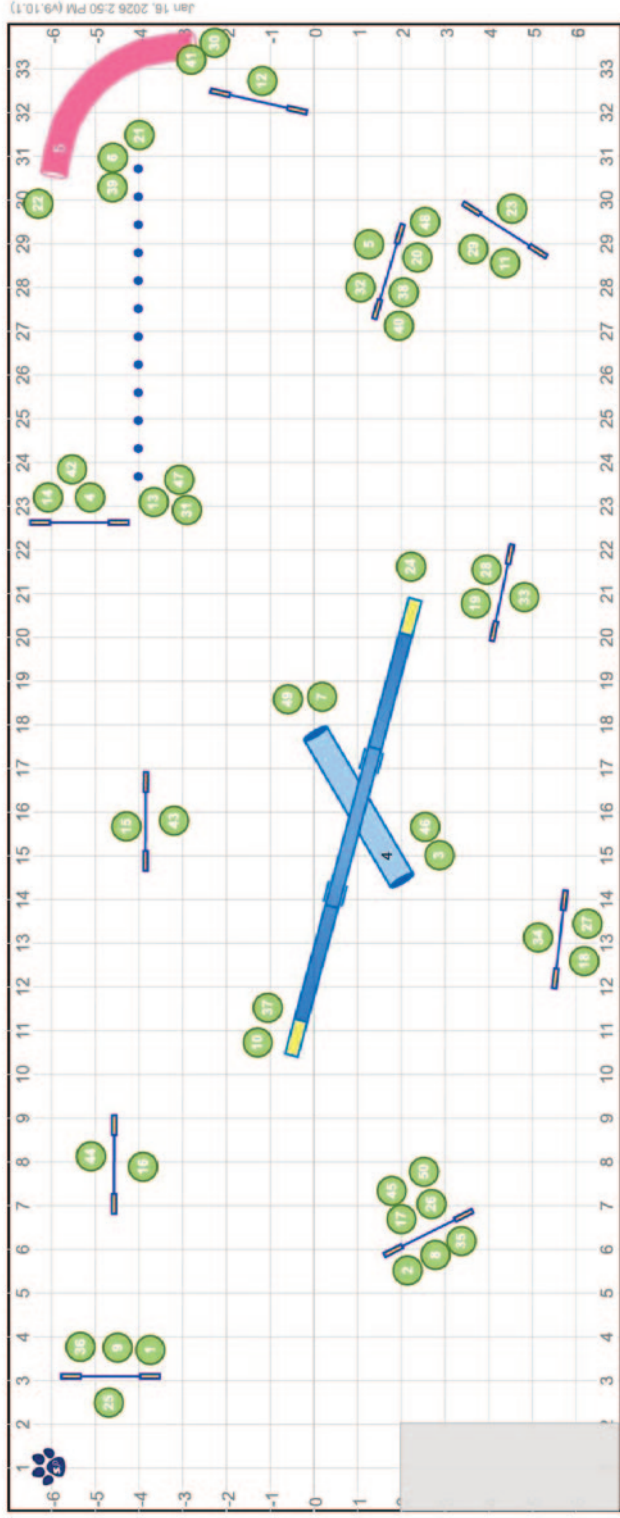

Setup Sofia Petersson

Setup Sofia Petersson

34x15m

Setup Sofia Petersson

34x15m

Setup Sofia Petersson

34x15m

Setup Sofia Petersson

Setup Sofia Petersson

Path length (m): 524

12x12m

22x15m

[www.smarteragility.com](http://www.smarteragility.com)

© Agilitycourses (BiH) Birgittabanor

22x15m

[www.smarteragility.com](http://www.smarteragility.com)