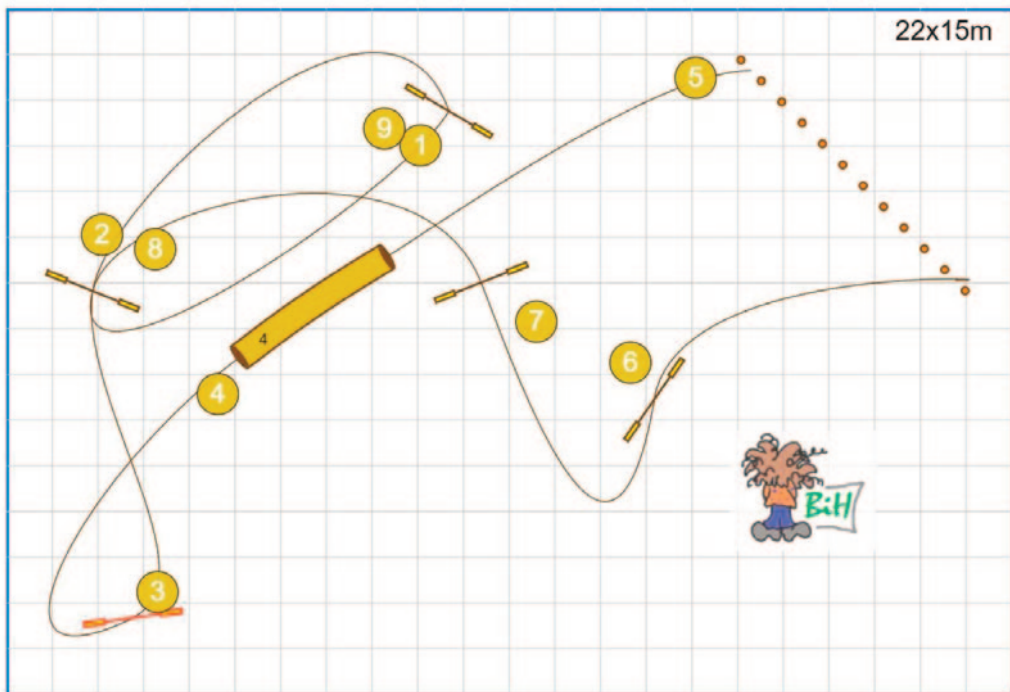

Setup Sofia Petersson

Path length (m): 524

12x12m

22x15m

[www.smarteragility.com](http://www.smarteragility.com)

© Agilitycourses (BiH) Birgittabanor

22x15m

[www.smarteragility.com](http://www.smarteragility.com)

© Agilitycourses (BiH) Birgittabanor

22x15m

[www.smarteragility.com](http://www.smarteragility.com)

© Agilitycourses (BiH) Biraittabanor

22x15m

[www.smarteragility.com](http://www.smarteragility.com)

© Agilitycourses (BiH) Birgittabanor