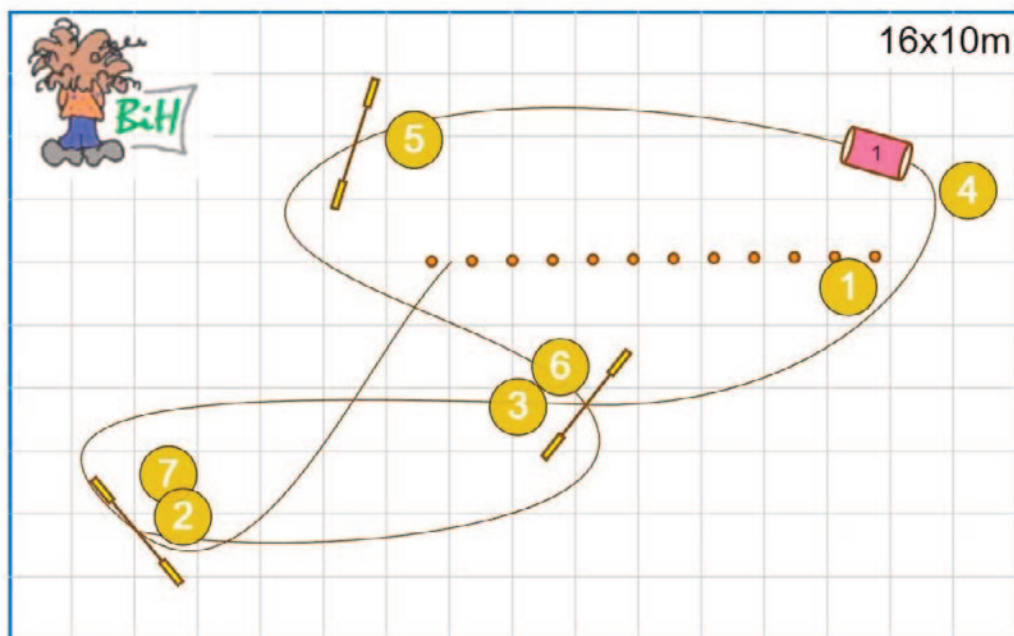

www.smarteragility.com

© Agilitycourses (BiH) Birgittabanor