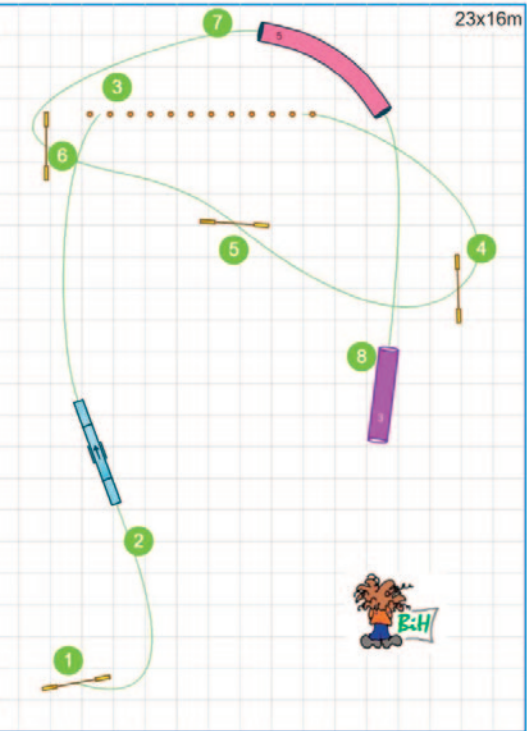

Setup Sofia Petersson

Path length (m): 524

12x12m

22x15m

[www.smarteragility.com](http://www.smarteragility.com)

© Agilitycourses (BiH) Birgittabanor

22x15m

[www.smarteragility.com](http://www.smarteragility.com)

© Agilitycourses (BiH) Birgittabanor

22x15m

[www.smarteragility.com](http://www.smarteragility.com)

© Agilitycourses (BiH) Biraittabanor

22x15m

[www.smarteragility.com](http://www.smarteragility.com)

© Agilitycourses (BiH) Birgittabanor

12x15m

[www.smarteragility.com](http://www.smarteragility.com)

© Agilitycourses (BiH) Birgittabanor

23x16m

[www.smarteragility.com](http://www.smarteragility.com)

© Agilitycourses (BiH) Birgittabanor

20x10m