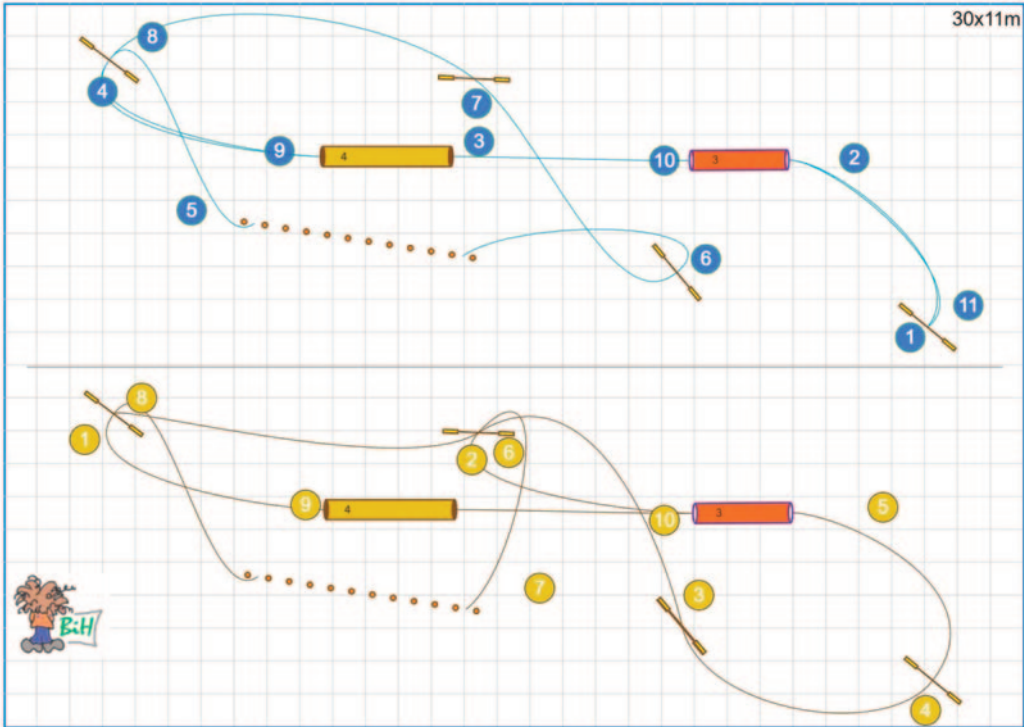

Setup Sofia Petersson

Setup Sofia Petersson

34x15m

Setup Sofia Petersson

34x15m

Setup Sofia Petersson

34x15m

Setup Sofia Petersson

Setup Sofia Petersson

Path length (m): 524

12x12m

22x15m

[www.smarteragility.com](http://www.smarteragility.com)

© Agilitycourses (BiH) Birgittabanor

22x15m

[www.smarteragility.com](http://www.smarteragility.com)

© Agilitycourses (BiH) Birgittabanor

22x15m

[www.smarteragility.com](http://www.smarteragility.com)

© Agilitycourses (BiH) Biraittabanor

22x15m

[www.smarteragility.com](http://www.smarteragility.com)

© Agilitycourses (BiH) Birgittabanor