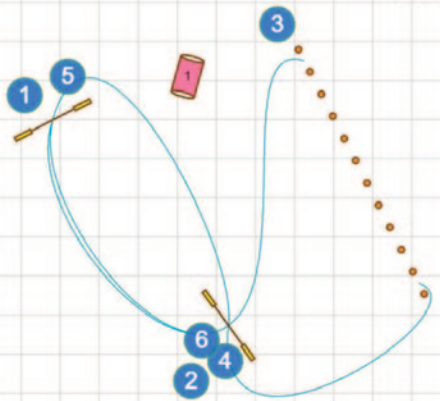

Setup Sofia Petersson

Setup Sofia Petersson

34x15m

Setup Sofia Petersson

34x15m

Setup Sofia Petersson

34x15m

Setup Sofia Petersson

Setup Sofia Petersson

Path length (m): 524

12x12m

22x15m

[www.smarteragility.com](http://www.smarteragility.com)

© Agilitycourses (BiH) Birgittabanor

22x15m

[www.smarteragility.com](http://www.smarteragility.com)