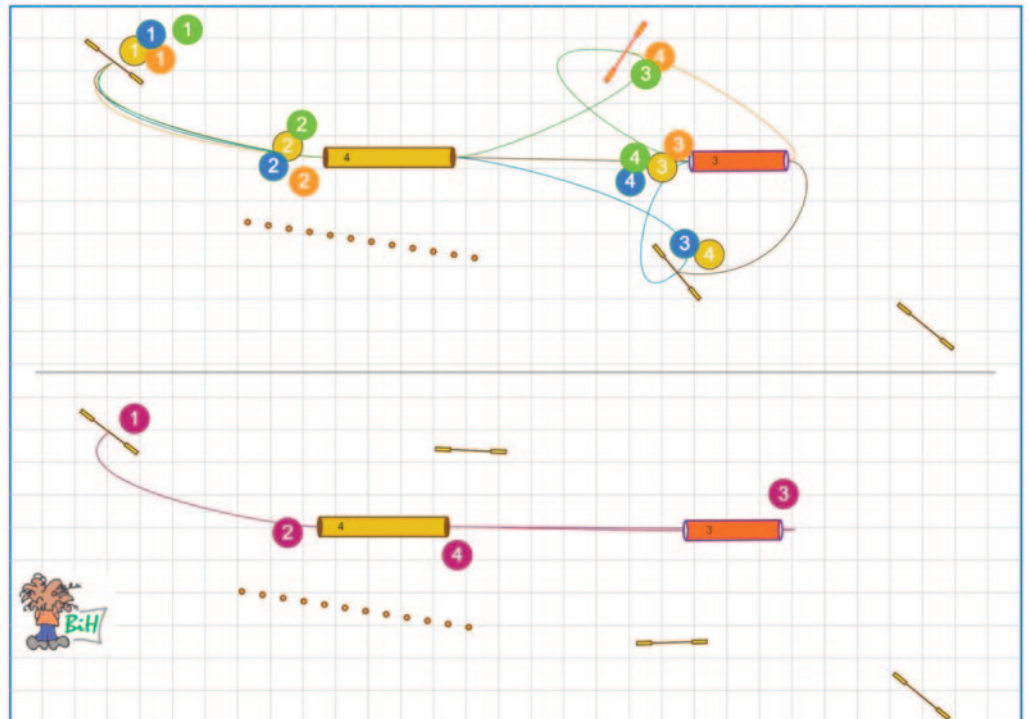

Setup Sofia Petersson

Path length (m): 524

12x12m

22x15m

[www.smarteragility.com](http://www.smarteragility.com)

© Agilitycourses (BiH) Birgittabanor

22x15m

[www.smarteragility.com](http://www.smarteragility.com)

© Agilitycourses (BiH) Birgittabanor

22x15m

[www.smarteragility.com](http://www.smarteragility.com)

© Agilitycourses (BiH) Biraittabanor

22x15m

[www.smarteragility.com](http://www.smarteragility.com)

© Agilitycourses (BiH) Birgittabanor