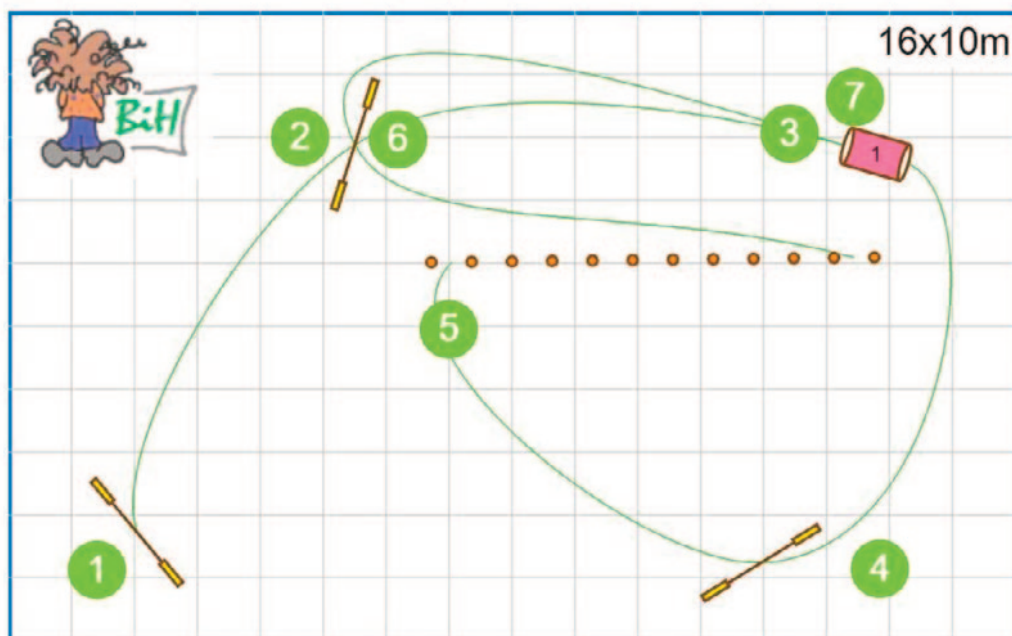

www.smarteragility.com

© Agilitycourses (BiH) Birgittabanor