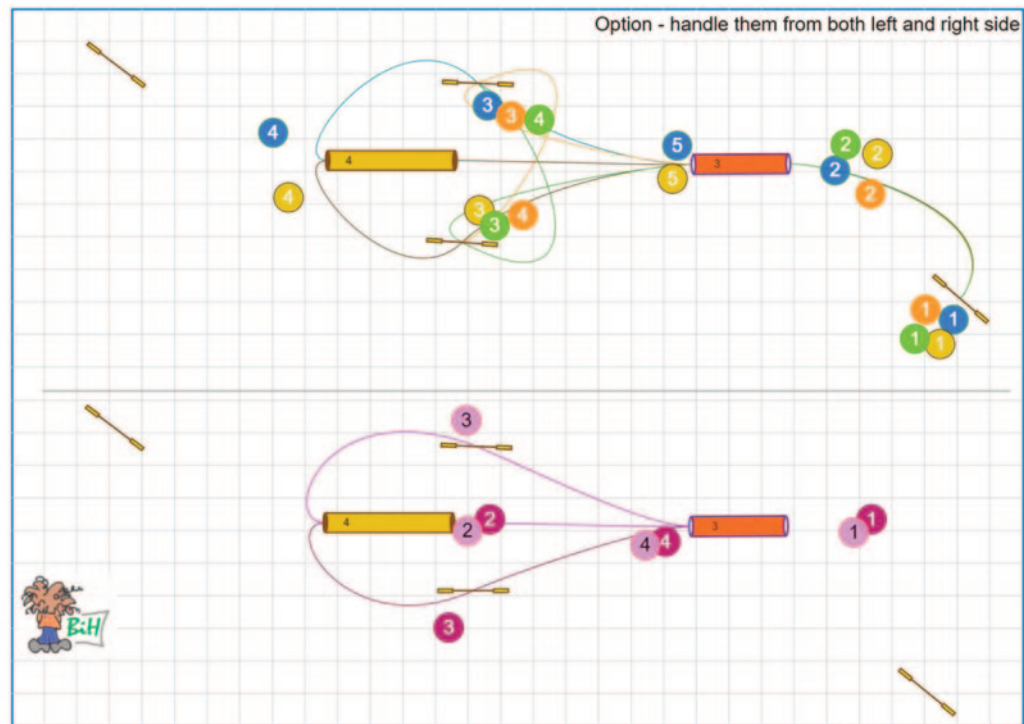

Setup Sofia Petersson

Path length (m): 524

12x12m

22x15m

[www.smarteragility.com](http://www.smarteragility.com)

© Agilitycourses (BiH) Birgittabanor

22x15m

[www.smarteragility.com](http://www.smarteragility.com)

© Agilitycourses (BiH) Birgittabanor

22x15m

[www.smarteragility.com](http://www.smarteragility.com)

© Agilitycourses (BiH) Biraittabanor

22x15m

[www.smarteragility.com](http://www.smarteragility.com)

© Agilitycourses (BiH) Birgittabanor