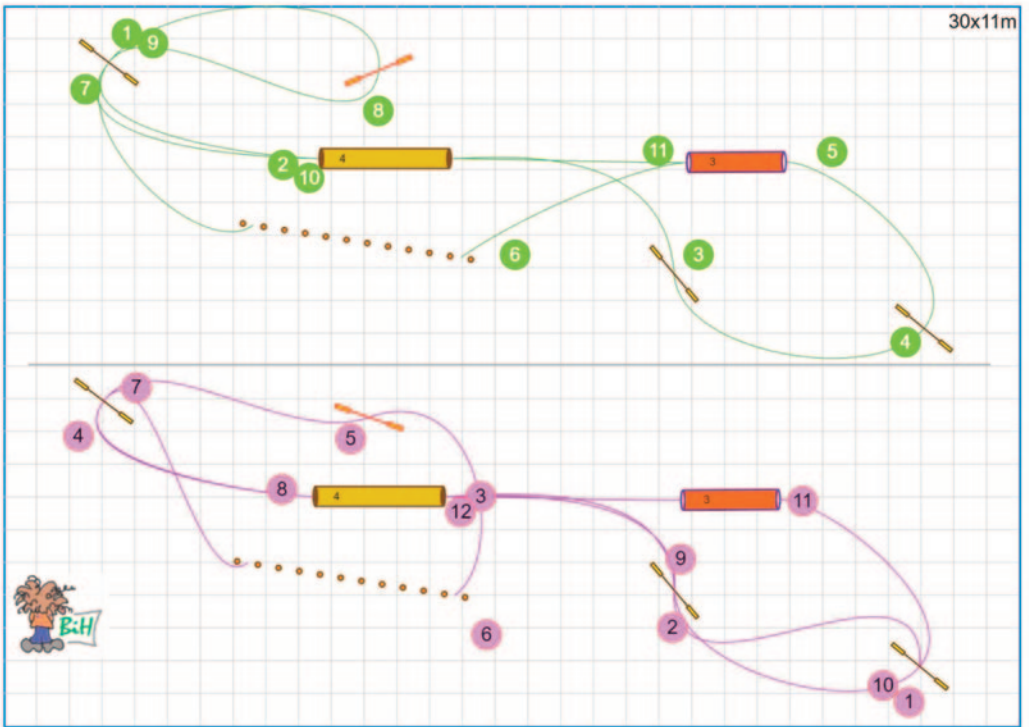

Setup Sofia Petersson

Path length (m): 524

12x12m

22x15m

[www.smarteragility.com](http://www.smarteragility.com)

© Agilitycourses (BiH) Birgittabanor

22x15m

[www.smarteragility.com](http://www.smarteragility.com)

© Agilitycourses (BiH) Birgittabanor

22x15m

[www.smarteragility.com](http://www.smarteragility.com)

© Agilitycourses (BiH) Biraittabanor

22x15m

[www.smarteragility.com](http://www.smarteragility.com)

© Agilitycourses (BiH) Birgittabanor