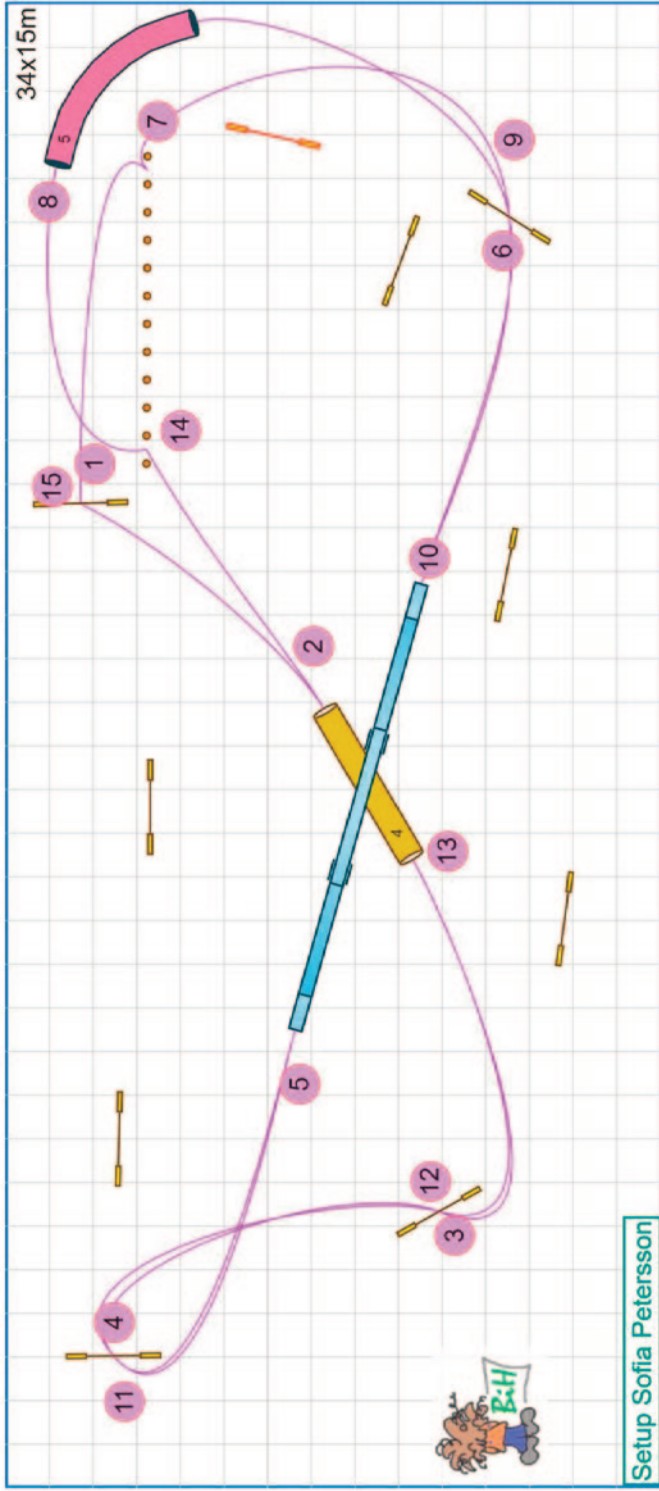

[www.smarteragility.com](http://www.smarteragility.com)  
 © Agilitycourses (BiH) Birgittabanor

34x15m

Setup Sofia Petersson

[www.smarteragility.com](http://www.smarteragility.com)

© Agilitycourses (BIH) Birgittabanor

Setup Sofia Petersson

Setup Sofia Petersson

34x15m

Setup Sofia Petersson

34x15m

Setup Sofia Petersson

34x15m

Setup Sofia Petersson

Setup Sofia Petersson

Path length (m): 524

12x12m

22x15m

[www.smarteragility.com](http://www.smarteragility.com)

© Agilitycourses (BiH) Birgittabanor

22x15m

[www.smarteragility.com](http://www.smarteragility.com)