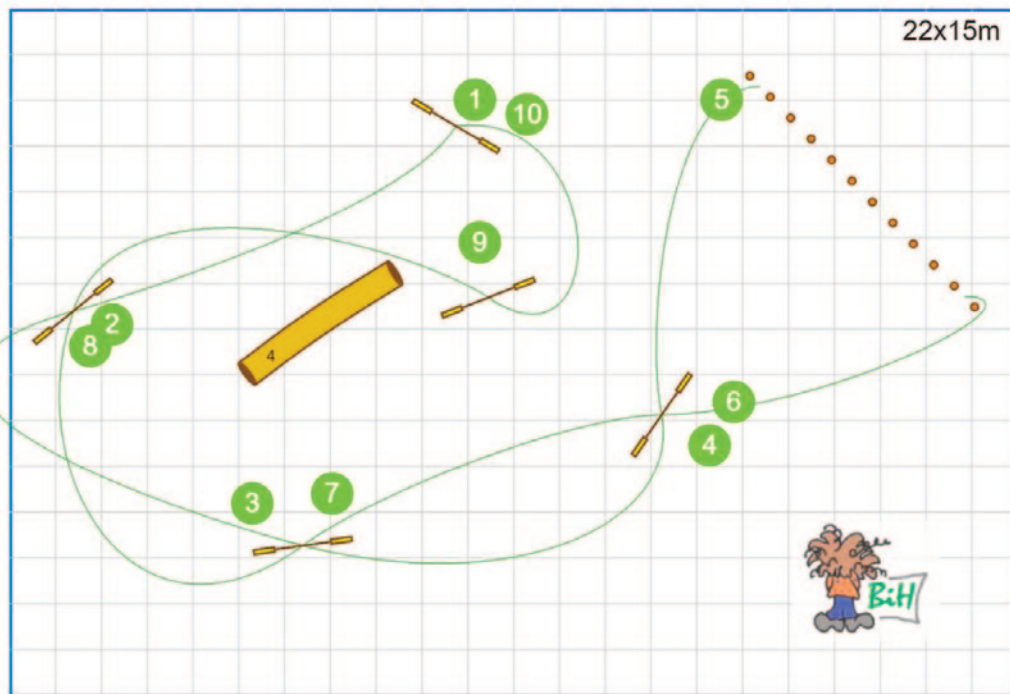

Setup Sofia Petersson

Path length (m): 524

12x12m

22x15m

[www.smarteragility.com](http://www.smarteragility.com)

© Agilitycourses (BiH) Birgittabanor

22x15m

[www.smarteragility.com](http://www.smarteragility.com)

© Agilitycourses (BiH) Birgittabanor

22x15m

[www.smarteragility.com](http://www.smarteragility.com)

© Agilitycourses (BiH) Biraittabanor

22x15m

[www.smarteragility.com](http://www.smarteragility.com)

© Agilitycourses (BiH) Birgittabanor

12x15m

[www.smarteragility.com](http://www.smarteragility.com)

© Agilitycourses (BiH) Birgittabanor

23x16m

[www.smarteragility.com](http://www.smarteragility.com)

© Agilitycourses (BiH) Birgittabanor

20x10m