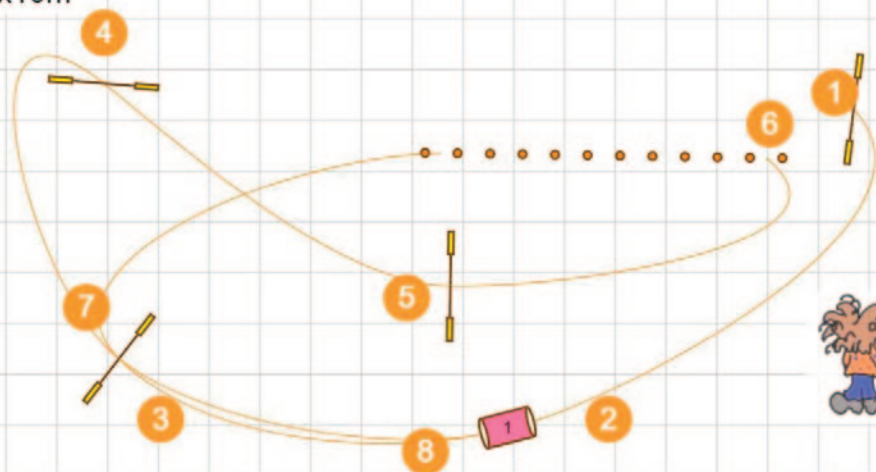

Setup Sofia Petersson

Path length (m): 524

12x12m

22x15m

[www.smarteragility.com](http://www.smarteragility.com)

© Agilitycourses (BiH) Birgittabanor

22x15m

[www.smarteragility.com](http://www.smarteragility.com)

© Agilitycourses (BiH) Birgittabanor

22x15m

[www.smarteragility.com](http://www.smarteragility.com)

© Agilitycourses (BiH) Biraittabanor

22x15m

[www.smarteragility.com](http://www.smarteragility.com)

© Agilitycourses (BiH) Birgittabanor

12x15m

[www.smarteragility.com](http://www.smarteragility.com)

© Agilitycourses (BiH) Birgittabanor

23x16m

[www.smarteragility.com](http://www.smarteragility.com)

© Agilitycourses (BiH) Birgittabanor

20x10m

[www.smarteragility.com](http://www.smarteragility.com)

© Agilitycourses (BiH) Birgittabanor

20x10m

[www.smarteragility.com](http://www.smarteragility.com)

© Agilitycourses (BiH) Birgittabanor

12x15m

[www.smarteragility.com](http://www.smarteragility.com)