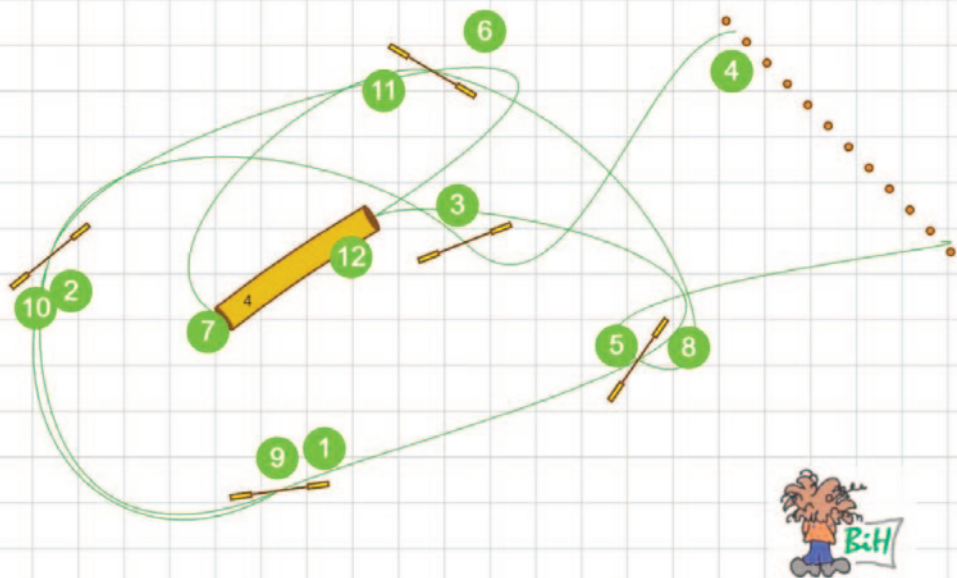

Setup Sofia Petersson

Setup Sofia Petersson

34x15m

Setup Sofia Petersson

34x15m

Setup Sofia Petersson

34x15m

Setup Sofia Petersson

Setup Sofia Petersson

Path length (m): 524

12x12m

22x15m

[www.smarteragility.com](http://www.smarteragility.com)

© Agilitycourses (BiH) Birgittabanor

22x15m

[www.smarteragility.com](http://www.smarteragility.com)

© Agilitycourses (BiH) Birgittabanor

22x15m

[www.smarteragility.com](http://www.smarteragility.com)

© Agilitycourses (BiH) Biraittabanor

22x15m

[www.smarteragility.com](http://www.smarteragility.com)

© Agilitycourses (BiH) Birgittabanor

12x15m

[www.smarteragility.com](http://www.smarteragility.com)

© Agilitycourses (BiH) Birgittabanor

23x16m

[www.smarteragility.com](http://www.smarteragility.com)

© Agilitycourses (BiH) Birgittabanor

20x10m