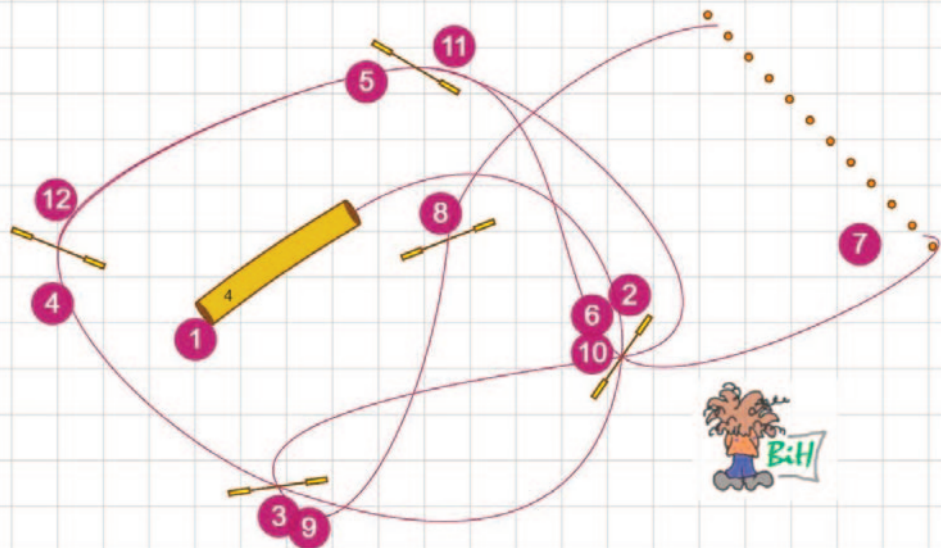

Setup Sofia Petersson

Setup Sofia Petersson

34x15m

Setup Sofia Petersson

34x15m

Setup Sofia Petersson

34x15m

Setup Sofia Petersson

Setup Sofia Petersson

Path length (m): 524

12x12m

22x15m

[www.smarteragility.com](http://www.smarteragility.com)

© Agilitycourses (BiH) Birgittabanor

22x15m

[www.smarteragility.com](http://www.smarteragility.com)

© Agilitycourses (BiH) Birgittabanor

22x15m

[www.smarteragility.com](http://www.smarteragility.com)

© Agilitycourses (BiH) Biraittabanor

22x15m

[www.smarteragility.com](http://www.smarteragility.com)

© Agilitycourses (BiH) Birgittabanor

12x15m

[www.smarteragility.com](http://www.smarteragility.com)

© Agilitycourses (BiH) Birgittabanor

23x16m

[www.smarteragility.com](http://www.smarteragility.com)

© Agilitycourses (BiH) Birgittabanor

20x10m