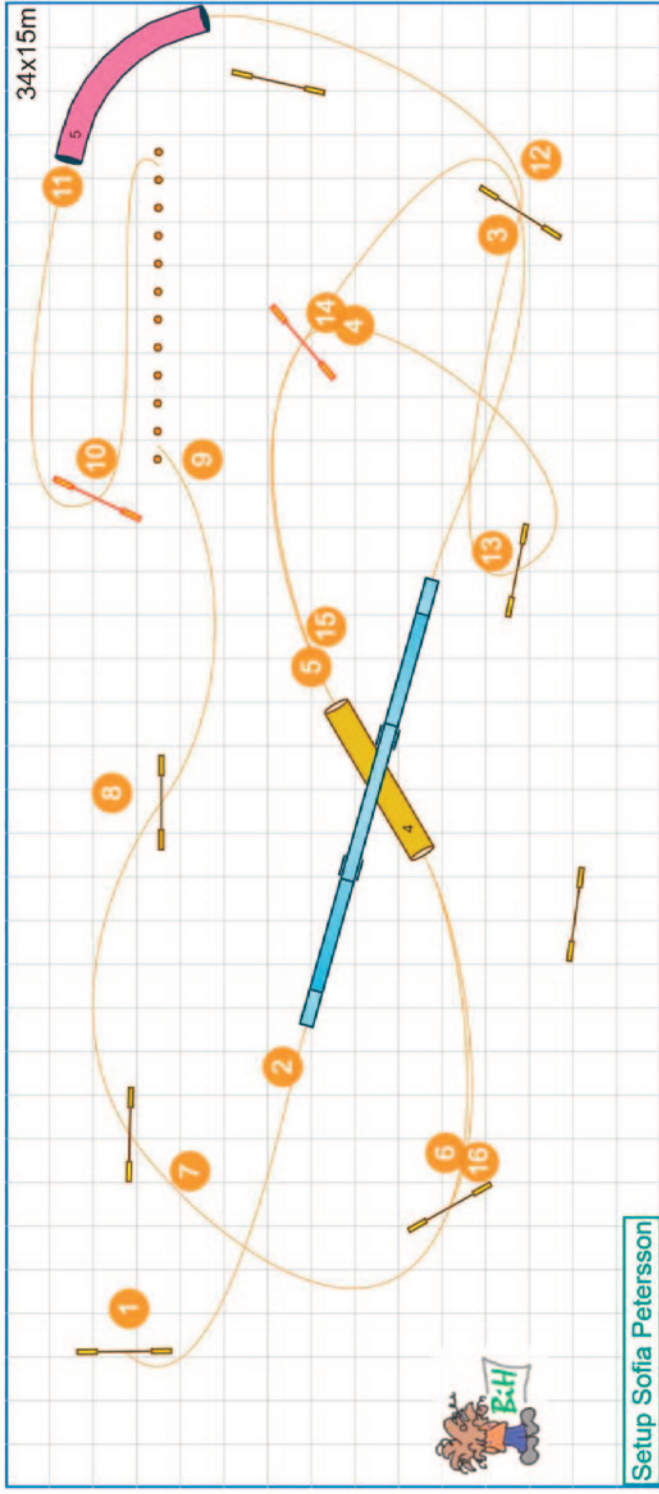

[www.smarteragility.com](http://www.smarteragility.com)  
 © Agilitycourses (BiH) Birgittabanor

34x15m

Setup Sofia Petersson

[www.smarteragility.com](http://www.smarteragility.com)

© Agilitycourses (BIH) Birgittabanor

Setup Sofia Petersson

Setup Sofia Petersson

34x15m

Setup Sofia Petersson

34x15m

Setup Sofia Petersson

34x15m

Setup Sofia Petersson

Setup Sofia Petersson

Path length (m): 524

12x12m

22x15m

[www.smarteragility.com](http://www.smarteragility.com)

© Agilitycourses (BiH) Birgittabanor

22x15m

[www.smarteragility.com](http://www.smarteragility.com)