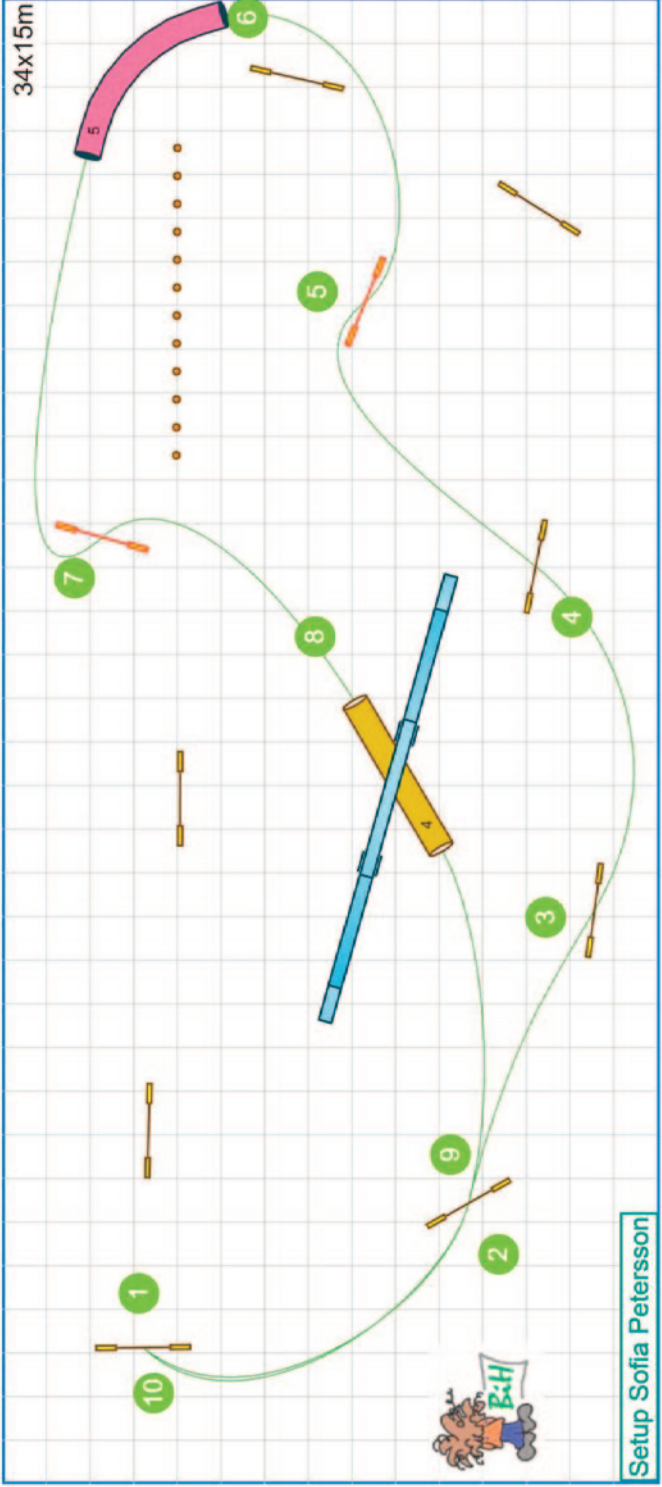

[www.smarteragility.com](http://www.smarteragility.com)  
 © Agilitycourses (BiH) Birgittabanor

34x15m

Setup Sofia Petersson

[www.smarteragility.com](http://www.smarteragility.com)

© Agilitycourses (BIH) Birgittabanor

Setup Sofia Petersson

Setup Sofia Petersson

34x15m

Setup Sofia Petersson

34x15m

Setup Sofia Petersson

34x15m

Setup Sofia Petersson