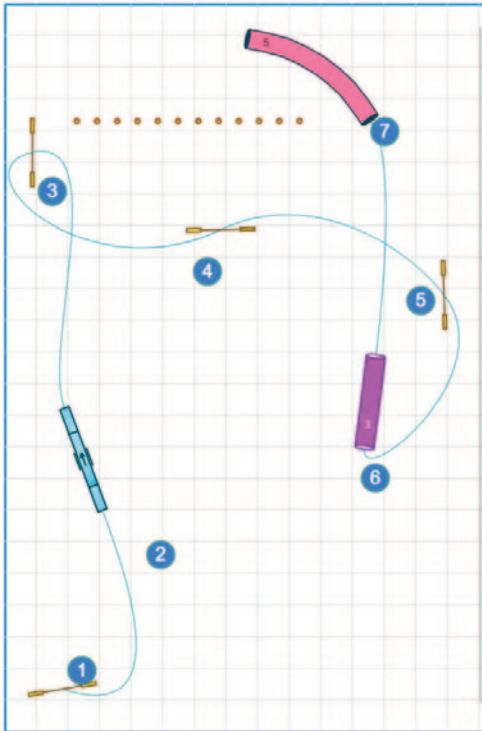

Setup Sofia Petersson

Path length (m): 524

12x12m

22x15m

[www.smarteragility.com](http://www.smarteragility.com)

© Agilitycourses (BiH) Birgittabanor

22x15m

[www.smarteragility.com](http://www.smarteragility.com)

© Agilitycourses (BiH) Birgittabanor

22x15m

[www.smarteragility.com](http://www.smarteragility.com)

© Agilitycourses (BiH) Biraittabanor

22x15m

[www.smarteragility.com](http://www.smarteragility.com)

© Agilitycourses (BiH) Birgittabanor

12x15m

[www.smarteragility.com](http://www.smarteragility.com)

© Agilitycourses (BiH) Birgittabanor

23x16m

[www.smarteragility.com](http://www.smarteragility.com)

© Agilitycourses (BiH) Birgittabanor

20x10m