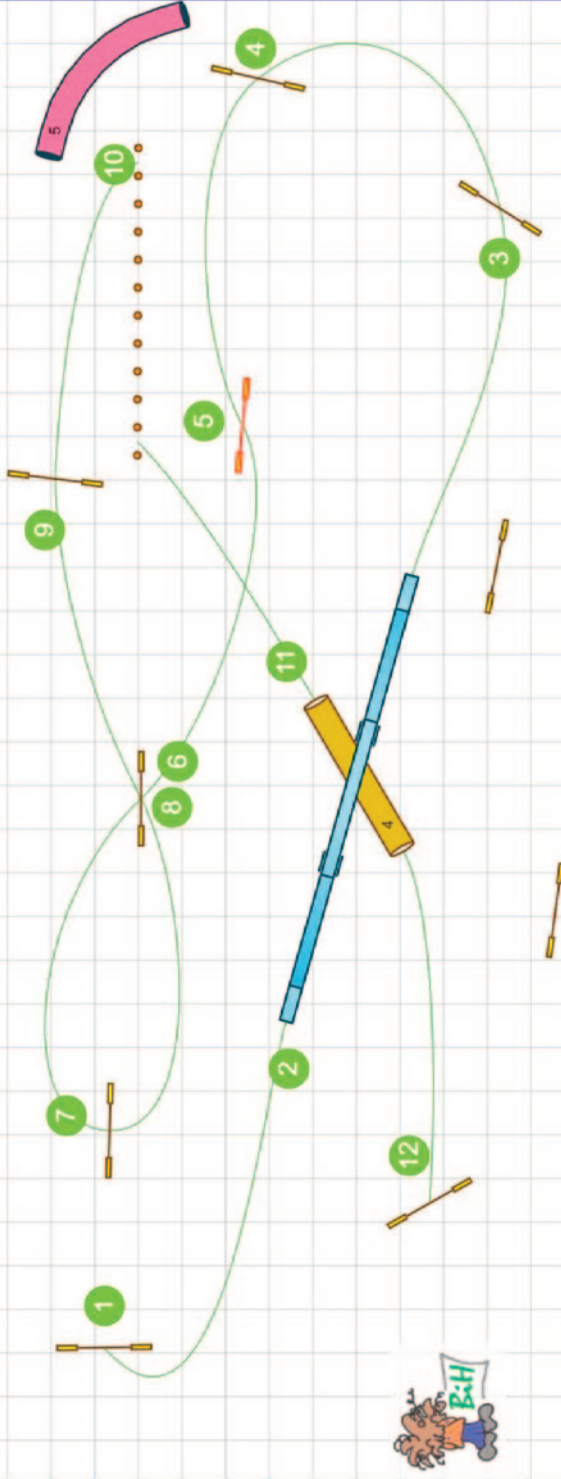

[www.smarteragility.com](http://www.smarteragility.com)  
 © Agilitycourses (BiH) Birgittabanor

34x15m

Setup Sofia Petersson

[www.smarteragility.com](http://www.smarteragility.com)

© Agilitycourses (BIH) Birgittabanor

Setup Sofia Petersson

Setup Sofia Petersson

34x15m

Setup Sofia Petersson

34x15m

Setup Sofia Petersson

34x15m

Setup Sofia Petersson

Setup Sofia Petersson

Path length (m): 524

12x12m

22x15m

[www.smarteragility.com](http://www.smarteragility.com)

© Agilitycourses (BiH) Birgittabanor

22x15m

[www.smarteragility.com](http://www.smarteragility.com)