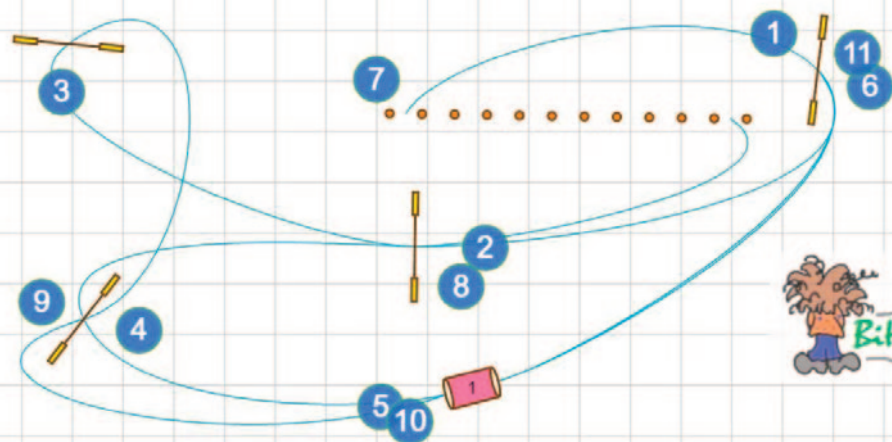

Setup Sofia Petersson

Path length (m): 524

12x12m

22x15m

[www.smarteragility.com](http://www.smarteragility.com)

© Agilitycourses (BiH) Birgittabanor

22x15m

[www.smarteragility.com](http://www.smarteragility.com)

© Agilitycourses (BiH) Birgittabanor

22x15m

[www.smarteragility.com](http://www.smarteragility.com)

© Agilitycourses (BiH) Biraittabanor

22x15m

[www.smarteragility.com](http://www.smarteragility.com)

© Agilitycourses (BiH) Birgittabanor

12x15m

[www.smarteragility.com](http://www.smarteragility.com)

© Agilitycourses (BiH) Birgittabanor

23x16m

[www.smarteragility.com](http://www.smarteragility.com)

© Agilitycourses (BiH) Birgittabanor

20x10m

[www.smarteragility.com](http://www.smarteragility.com)

© Agilitycourses (BiH) Birgittabanor

20x10m

[www.smarteragility.com](http://www.smarteragility.com)

© Agilitycourses (BiH) Birgittabanor

12x15m

[www.smarteragility.com](http://www.smarteragility.com)