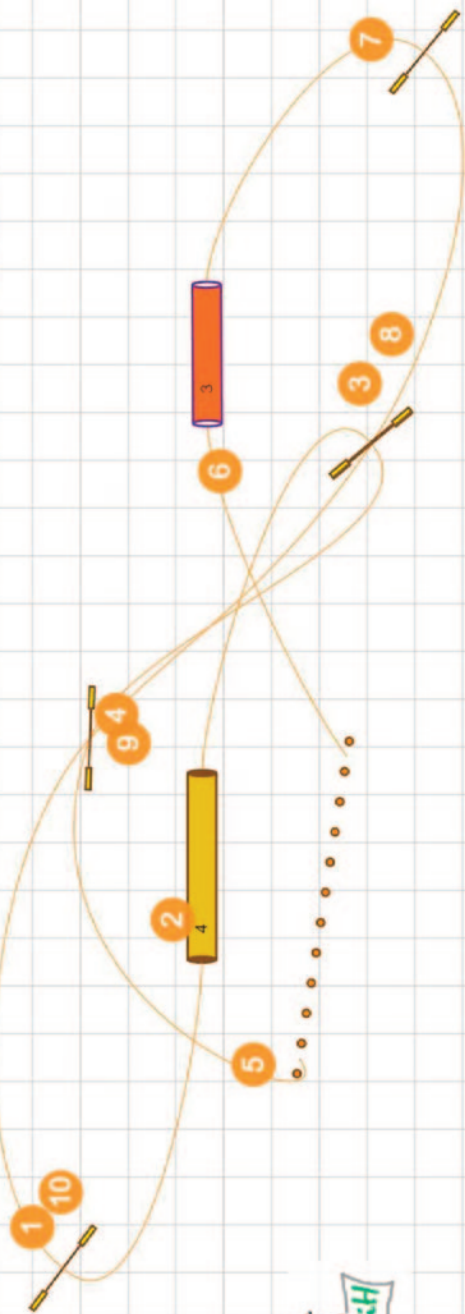

[www.smarteragility.com](http://www.smarteragility.com)  
 © Agilitycourses (BiH) Birgittabanor

34x15m

Setup Sofia Petersson

[www.smarteragility.com](http://www.smarteragility.com)

© Agilitycourses (BIH) Birgittabanor

Setup Sofia Petersson

Setup Sofia Petersson

34x15m

Setup Sofia Petersson

34x15m

Setup Sofia Petersson

34x15m

Setup Sofia Petersson

Setup Sofia Petersson

Path length (m): 524

12x12m

22x15m

[www.smarteragility.com](http://www.smarteragility.com)

© Agilitycourses (BiH) Birgittabanor

22x15m

[www.smarteragility.com](http://www.smarteragility.com)